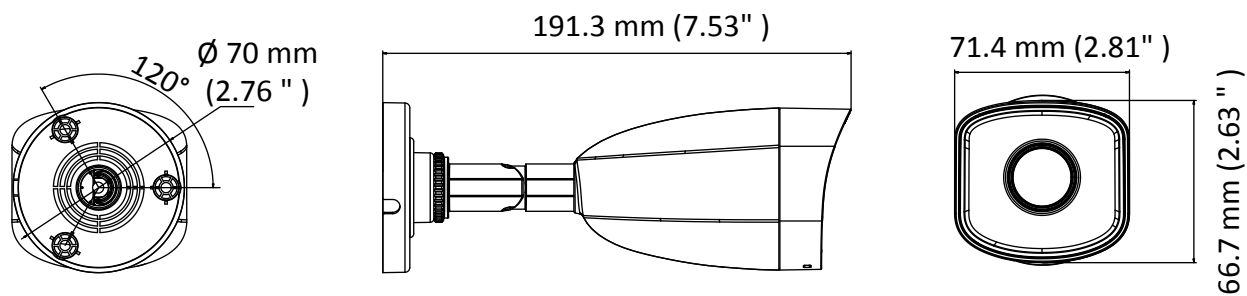

Dimensions

Accessory