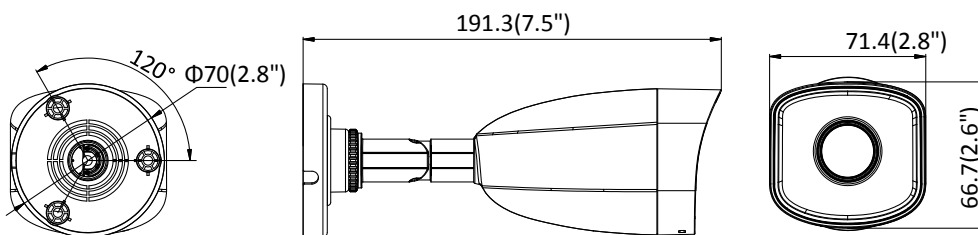

IPC-B120(-M) (B) 2 MP IR Fixed Bullet Network Camera

Key Features

- 1/2.8" progressive scan CMOS
- 1920 × 1080@30fps
- 2.8, 4, 6 mm fixed lens
- H.264+, H.264
- Color: 0.01 Lux @(F1.2, AGC ON), 0.028 Lux @(F2.0, AGC ON)
- BLC/3D DNR
- IP67

| | |
|-------------------------------|--|
| Client | HiLookVision PC Client, HiLookVision App |
| Web Browser | IE8+, Chrome 41.0-44, Firefox 30.0-51, Safari 8.0-11 |
| Interface | |
| Communication Interface | 1 RJ45 10M/100M self-adaptive Ethernet port |
| General | |
| Operating Conditions | -30 °C to 60 °C (-22 °F to 140 °F), humidity: 95% or less (non-condensing) |
| Power Supply | 12 VDC ± 25%, 5.5 mm coaxial power plug PoE (802.3af, class 3) |
| Power Consumption and Current | 12 VDC, 0.4 A, max. 5 W; PoE: (802.3af, 36 V to 57 V), 0.2 A to 0.1 A, max. 6.5 W |
| Protection Level | IP67 |
| Material | Without -M model: Front cover: metal, back cover: plastic -M model: Front cover: metal, camera body: metal, bracket: metal |
| Dimensions | Camera: \varnothing 70 mm × 191.3 mm (\varnothing 2.8" × 7.5") With package: 216 mm × 121 mm × 118 mm (8.5" × 4.8" × 4.6") |
| Weight | Without -M model: Camera: Approx. 280 g (0.6 lb.) With package: Approx. 340 g (0.7 lb.) -M model: Camera: Approx. 340 g (0.9 lb.) With package: Approx. 420 g (0.9 lb.) |

Available Models

IPC-B120 (2.8/4/6 mm) (B), IPC-B120-M(2.8/4/6 mm)

Dimension

Accessory

HIA-J101
Junction Box