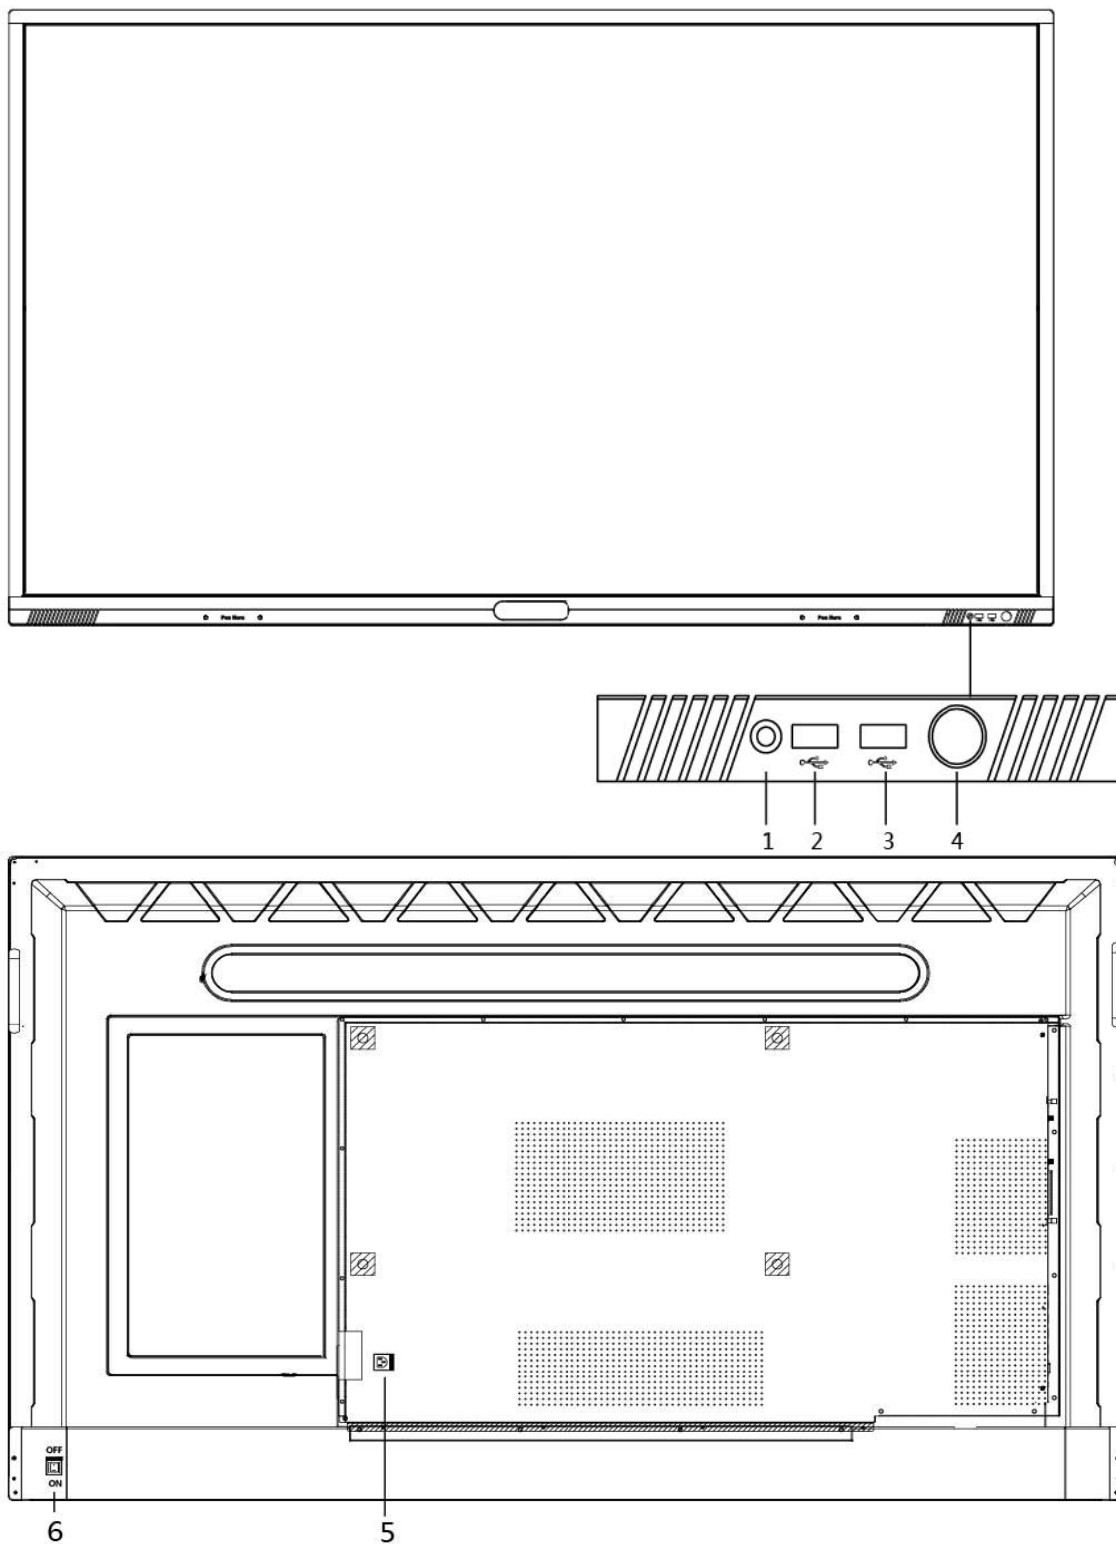

▪ Physical Interface

▪ Front panel

Interface	Description
1.	Light sensor
2-3. USB	Self- adaptive PC-USB and Android-USB
4.	Power button Short press to go to power saving status. Long press to turn on or turn off the device.
5.	Power interface
6.	Power switch

Bottom interfaces of the rear panel