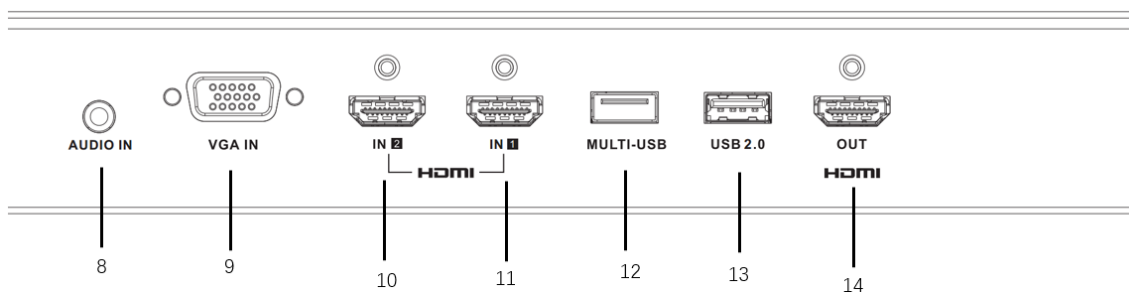

Interface	Description	Interface	Description
1.TOUCH-USB	Peripheral Touch Interface	2.RS-232	RS-232 Serial Port
3.LAN 1	Ethernet Interface 1	4. LAN 2	Ethernet Interface 2
5.SPDIF OUT	Digital Multi-media Speaker Interface	6.EARPHONE	Earphone Interface
7.LINE IN	Audio Input Interface	---	---
8.AUDIO IN	Audio Input Interface	9.VGA IN	VGA Input Interface
10.HDMI IN2	HDMI2 Input Interface	11.HDMI IN1	HDMI1 Input Interface
12.MULTI-USB	Multi-function USB Interface	13.USB 2.0	USB 2.0 Interface
14.HDMI OUT	HDMI Output Interface	---	---