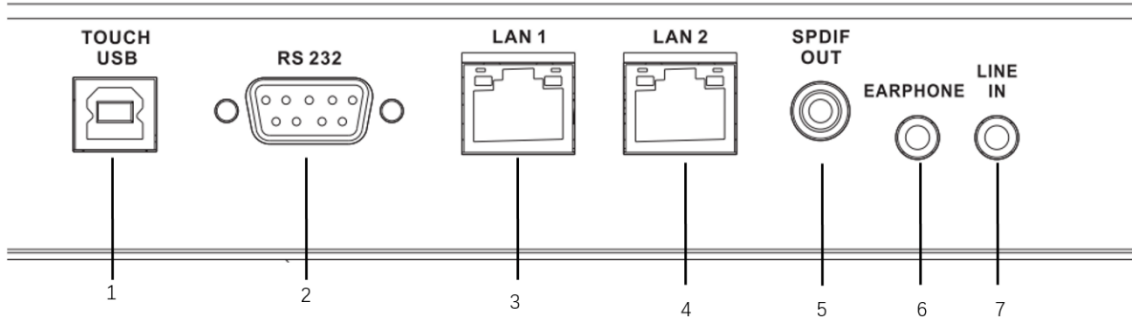

▪ Available Model

DS-D5A75RB/B

▪ Physical Interface

▪ Front panel

Interface	Description
1. 	Light sensor
2-3. USB	Self- adaptive PC-USB and Android-USB
4. 	Power button Short press to go to power saving status. Long press to turn on or turn off the device.
5. 	Power interface
6. 	Power switch

Bottom interfaces of the rear panel

Left interfaces of the rear panel

Interface	Description	Interface	Description
1.TOUCH-USB	Peripheral Touch Interface	2.RS-232	RS-232 Serial Port
3.LAN 1	Ethernet Interface 1	4. LAN 2	Ethernet Interface 2
5.SPDIF OUT	Digital Multi-media Speaker Interface	6.EARPHONE	Earphone Interface
7.LINE IN	Audio Input Interface	---	---
8.AUDIO IN	Audio Input Interface	9.VGA IN	VGA Input Interface
10.HDMI IN2	HDMI2 Input Interface	11.HDMI IN1	HDMI1 Input Interface
12.MULTI-USB	Multi-function USB Interface	13.USB 2.0	USB 2.0 Interface
14.HDMI OUT	HDMI Output Interface	---	---