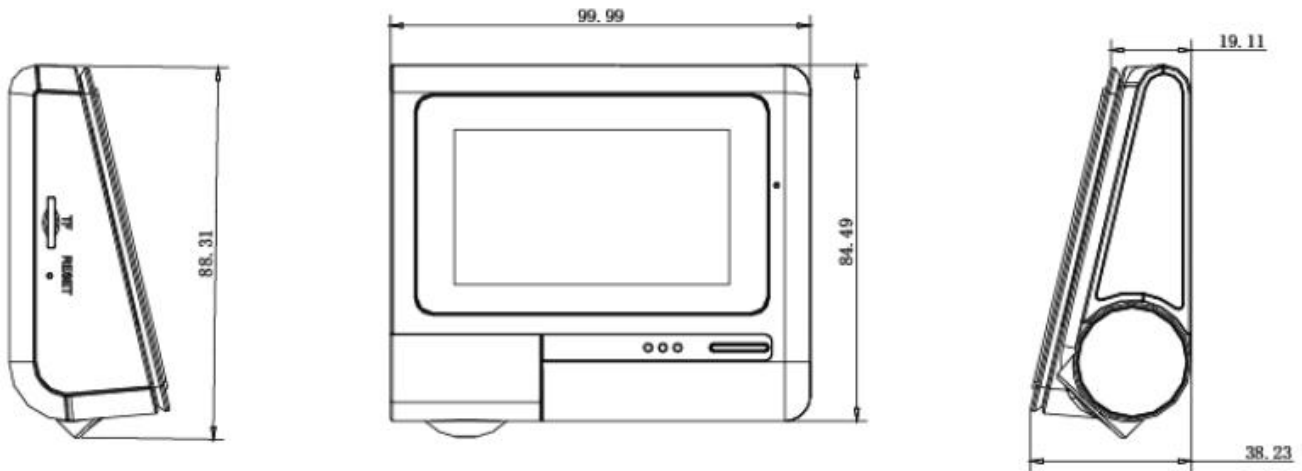

Dimensions