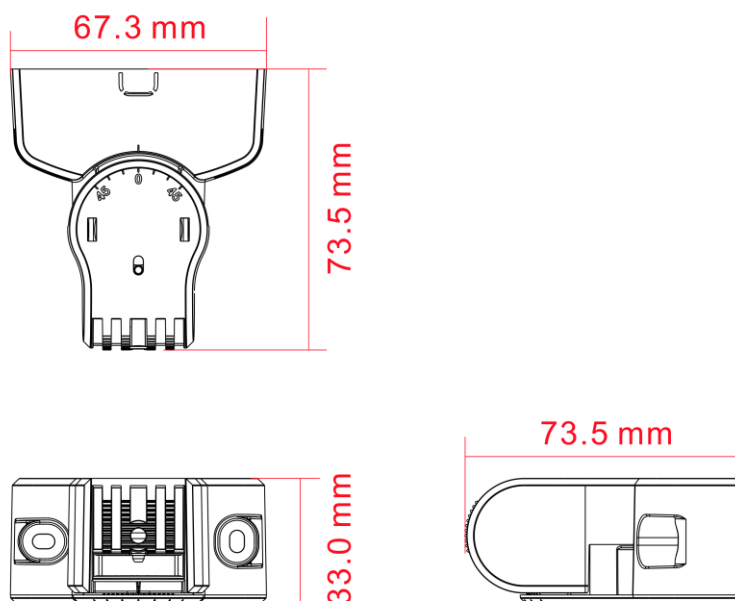

DS-PDB-EX-SBKT

Compatible to Outdoor PIR/Dual-tech Detector

- Multi-angle adjustment
- Installation methods: wall mounting
- Used cooperatively with outdoor detector

▪ **Specification**

General	
Shell material	PC
Dimension(W × H × D)	67.3 mm × 33 mm × 73.5 mm
Weight	55 g
Application scenario	-10° - 30° vertical adjustable ±45° horizontal adjustable
Installation method	Wall mount

▪ **Available Model**

DS-PDB-EX-SBKT

▪ **Dimension**

▪ **Accessory**

▪

DS-PDC10DM-VG3

DS-PDP18-HM-WB

DS-PDC10AM-EG2-
WB