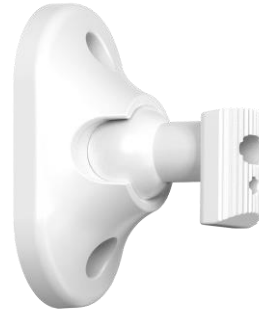

DS-PDB-IN-UBKT2

Internal Universal Bracket, compatible to Indoor PIR/Dual-tech Detectors

- Multi-angle adjustment
- Installation methods: wall mounting and ceiling mounting
- Used cooperatively with indoor detector

▪ **Specification**

General	
Shell material	PC
Dimension(WxHxD)	29.3 mm x 53.2 mm x35.5mm
Weight	13 g
Application scenario	0t o 90° vertical adjustable ±40° horizontal adjustable
Installation method	Wall/ceiling mount