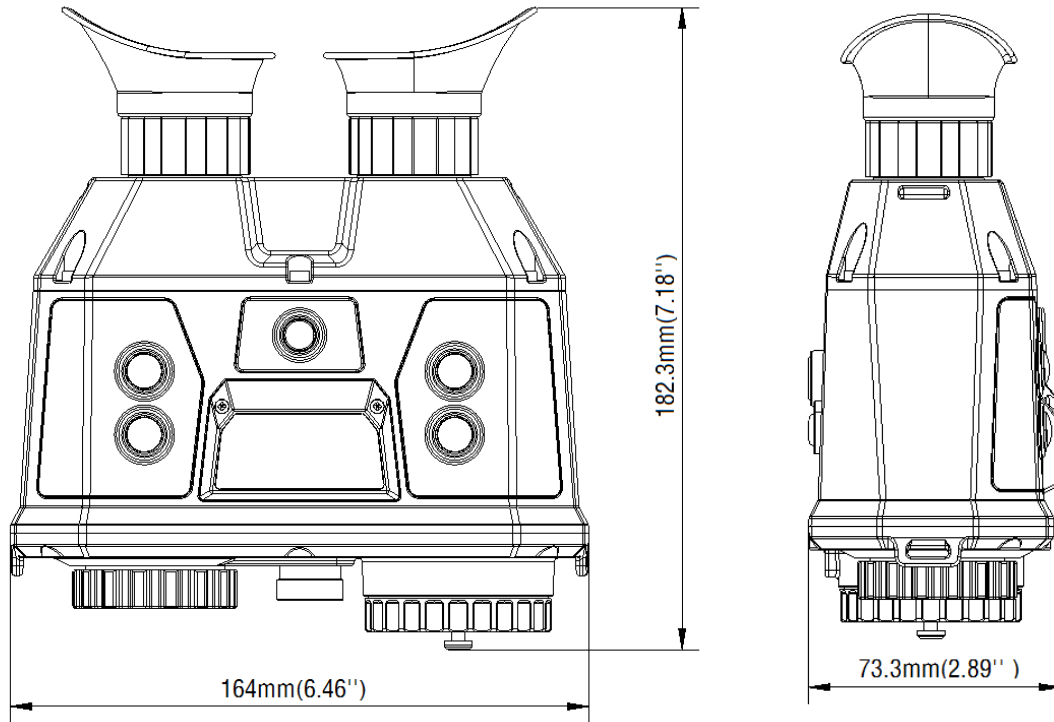

Dimensions

COMPLIANCE NOTICE: The thermal series products might be subject to export controls in various countries or regions, including without limitation, the United States, European Union, United Kingdom and/or other member countries of the Wassenaar Arrangement. Please consult your professional legal or compliance expert or local government authorities for any necessary export license requirements if you intend to transfer, export, re-export the thermal series products between different countries.

HIKVISION

Headquarters

No.555 Qianmo Road, Binjiang District,
Hangzhou 310051, China
T +86-571-8807-5998
overseasbusiness@hikvision.com

Hikvision USA
T +1-909-895-0400
sales.usa@hikvision.com

Hikvision Australia
T +61-2-8599-4233
salesau@hikvision.com

Hikvision India
T +91-22-28469900
sales@pramahikvision.com

Hikvision Canada
T +1-866-200-6690
sales.canada@hikvision.com

Hikvision Thailand
T +662-275-9949
sales.thailand@hikvision.com

Hikvision Europe
T +31-23-5542770
sales.eu@hikvision.com

Hikvision Italy
T +39-0438-6902
info.it@hikvision.com

Hikvision Brazil
T +55 11 3318-0050
Latam.support@hikvision.com

Hikvision Turkey
T +90 (216)521 7070- 7074
sales.tr@hikvision.com

Hikvision Malaysia
T +601-7652-2413
sales.my@hikvision.com

Hikvision UK & Ireland
T +01628-902140
sales.uk@hikvision.com

Hikvision South Africa
Tel: +27 (10) 0351172
sale.africa@hikvision.com

Hikvision France
T +33(0)1-85-330-450
info.fr@hikvision.com

Hikvision Kazakhstan
T +7-727-9730667
nikia.panfilov@hikvision.ru

Hikvision Vietnam
T +84-974270888
sales.vt@hikvision.com

Hikvision UAE
T +971-4-4432090
salesme@hikvision.com

Hikvision Singapore
T +65-6684-4718
sg@hikvision.com

Hikvision Spain
T +34-91-737-16-55
info.es@hikvision.com

Hikvision Tashkent
T +99-87-1238-9438
uzb@hikvision.ru

Hikvision Hong Kong
T +852-2151-1761
info.hk@hikvision.com

Hikvision Russia
T +7-495-669-67-99
saleru@hikvision.com

Hikvision Korea
T +82-(0)31-731-8817
sales.korea@hikvision.com

Hikvision Poland
T +48-22-460-01-50
info.pl@hikvision.com

Hikvision Indonesia
T +62-21-2933759
Sales.Indonesia@hikvision.com

Hikvision Colombia
sales.colombia@hikvision.com