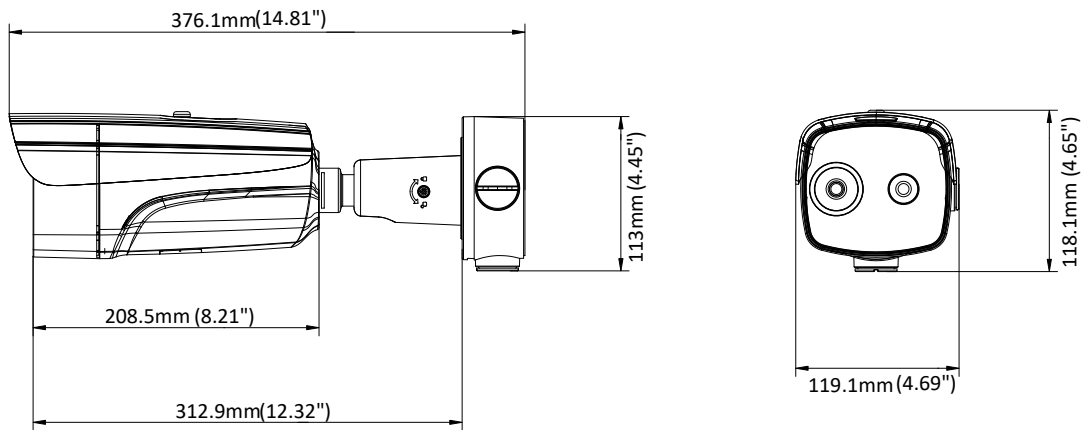

Available Model

DS-2TD2636B-13/P

Dimension