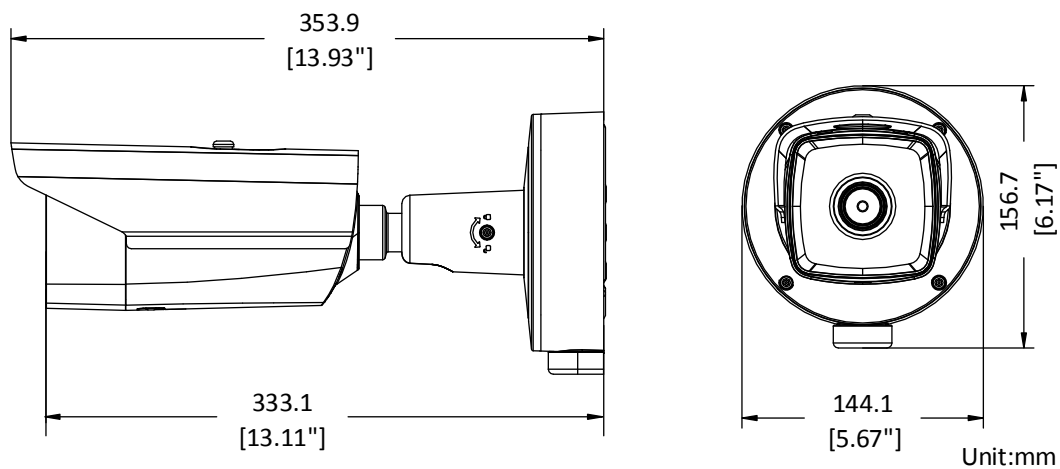

Detection Range Table

* The table is only for reference, the performance may vary from camera to camera.

Smart functions Range

Different targets trigger the VCA events within different range limits.

VCA Range (Vehicles: 1.4×4.0m)	VCA Range (Humans: 1.8×0.5m)	Temperature Measurement (Object:2×2 m)	Temperature measurement (Object:1×1 m)	Fire Detection (Object:2×2 m)	Fire Detection (Object:1×1 m)
300 m	100 m	234 m	118 m	588 m	294 m

Wide Range Coverage

There is range limit for detecting, recognizing, and identifying human/vehicle targets.

Detection Range (Vehicles: 1.4×4.0m)	Detection Range (Humans: 1.8×0.5m)	Recognition Range (Vehicles: 1.4×4.0m)	Recognition Range (Humans: 1.8×0.5m)	Identification Range (Vehicles: 1.4×4.0m)	Identification Range (Humans: 1.8×0.5m)
902 m	294 m	225 m	74 m	113 m	37 m

Available Model

DS-2TD2137-10/PI

Dimension