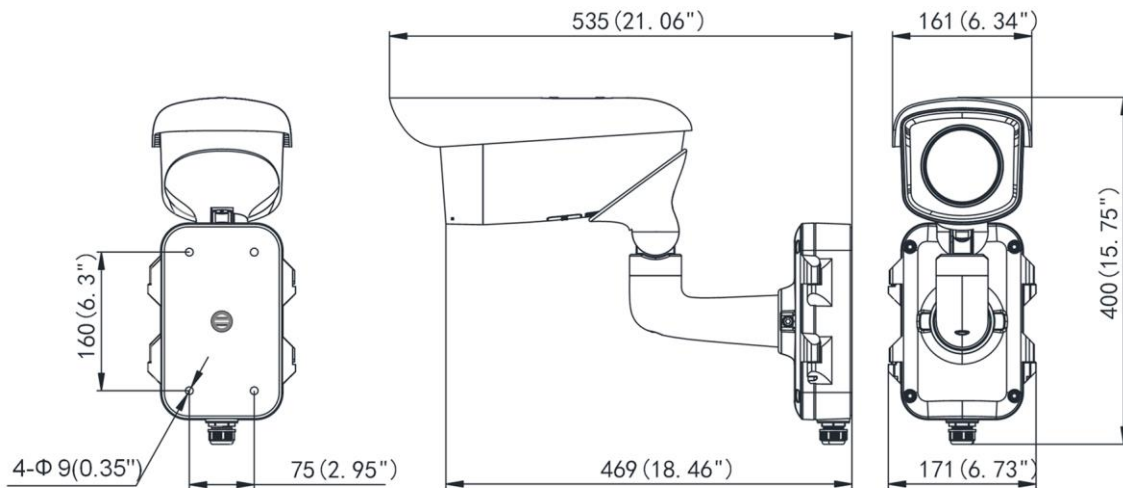

Available Model

DS-2TD2366-50

Dimensions

Distributed by

**HIKVISION®****Headquarters**

No.555 Qianmo Road, Binjiang District,
Hangzhou 310051, China
T +86-571-8807-5998
overseasbusiness@hikvision.com

Hikvision USA
T +1-909-895-0400
sales.usa@hikvision.com