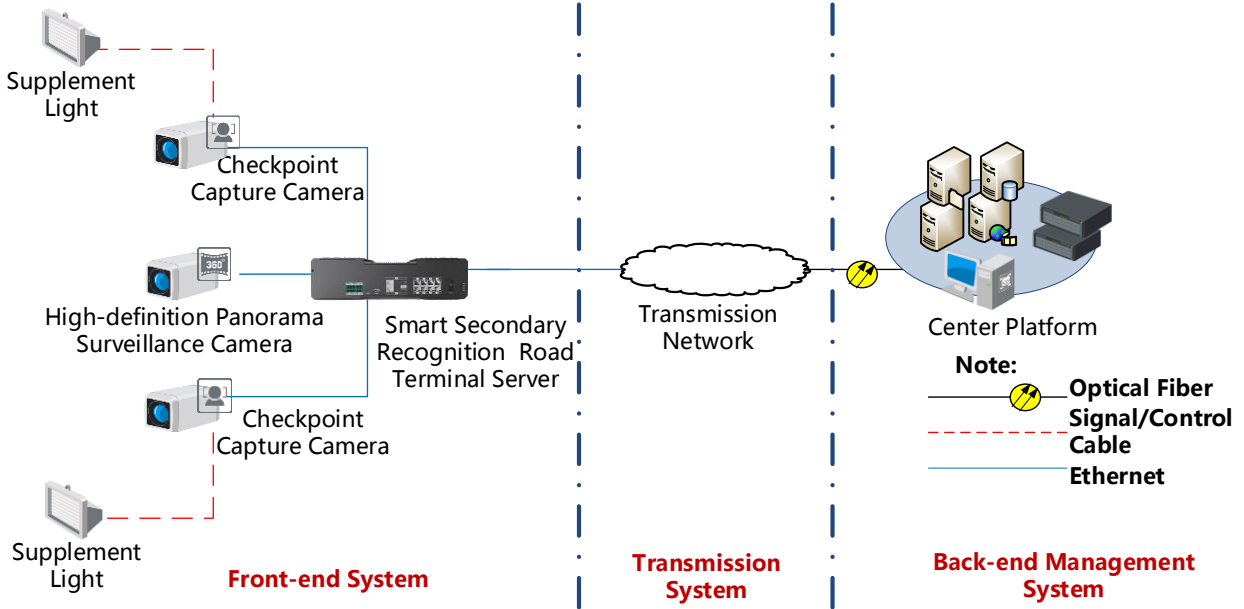

Introduction

iDS-TSV300-C/12 is a new generation device of secondary recognition and comparison for pictures, which is of high performance and deep learning algorithm-based. It can be connected to multiple cameras, and receive corresponding captured pictures to perform secondary recognition. The server can compare secondary picture recognition results with that of directly-recognized pictures, then upload the optimal results to the platform.

With an embedded and fanless design, the device is applied for outdoor scenes. It can not only meet the distributed storage needs of cameras, but also form a powerful security monitoring system when access to platform management center through the Internet.

Key Feature

- Perform as an outdoor NVR and supports access to multiple types of cameras, including normal surveillance camera, smart surveillance camera, checkpoint intersection violation camera, and network speed dome.
- A new generation deep learning based device of secondary recognition and comparison for pictures, supports secondary recognition and structured processing of received captured pictures.
- Supports to recognize license plate number, vehicle type (coach, truck, car, minibus, van, SUV, and pickup truck), vehicle color (red, yellow, green, cyan, blue, purple, pink, brown, white, gray, and black) and vehicle brand. Whether or not wearing the safety belt or making a phone call can also be recognized.
- Supports up to 4 × 3.5-inch HDD and 24 TB storage space for receiving and store pictures and videos.
- Fanless design with full-device profiles heat dissipation, provides a higher stability.
- Standard 19-inch rack design, easy to install and suitable for standard cabinets.

Available Model

Model	Function	Device Deployment
iDS-TSV300-C/12	Supports access to network cameras of 12 channels for picture receiving and secondary recognition.	Front-end Intersection Cabinet

Typical Application