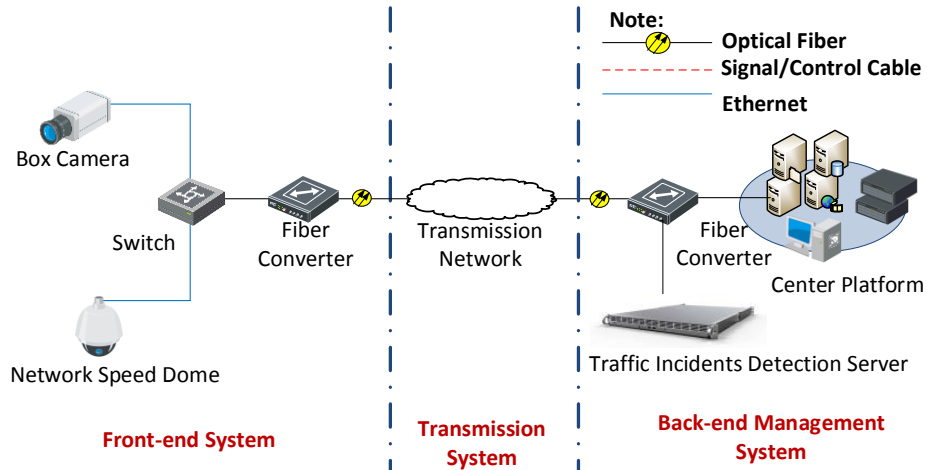

Available Model

Model	Function
iDS-TSS500-C/16	Supports traffic incidents auto detection, picture capture and parameters collection of 4 MP network cameras from 16 channels.

Typical Application