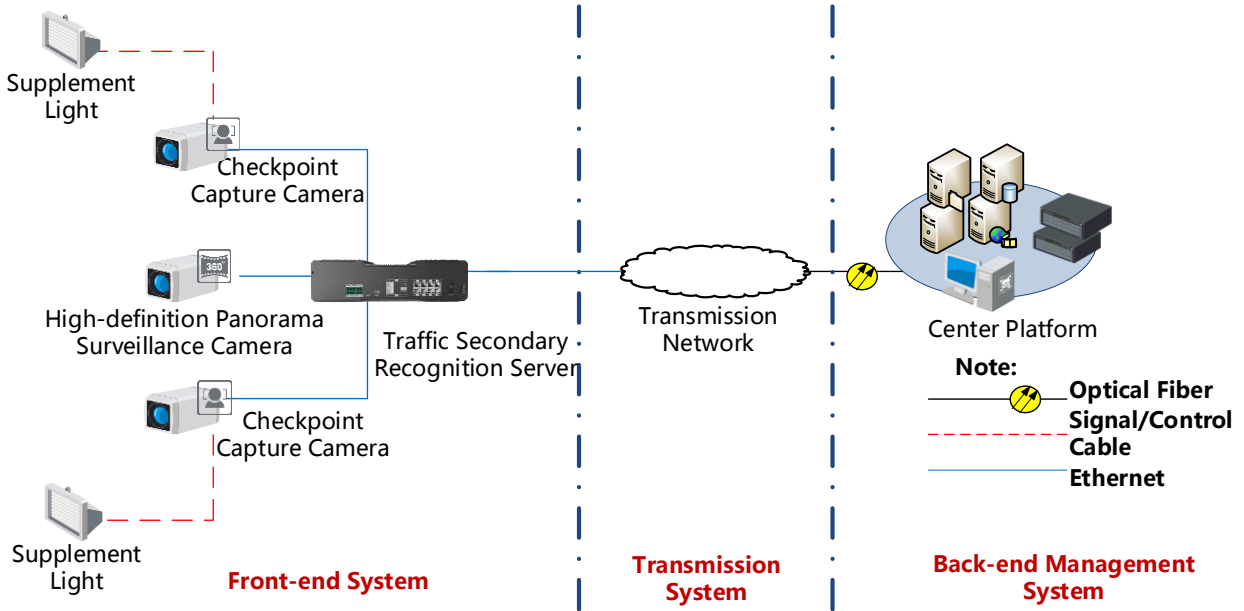

Introduction

iDS-TSV300-C/12 is a new generation device of secondary recognition and comparison for pictures, which is of high performance and deep learning algorithm-based. It can be connected to multiple cameras, and receive corresponding captured pictures to perform secondary recognition. The server can compare secondary picture recognition results with that of directly-recognized pictures, then upload the optimal results to the platform.

With an embedded and fanless design, the device is applied for outdoor scenes. It can not only meet the distributed storage needs of cameras, but also form a powerful security monitoring system when access to platform management center through the Internet.

Key Feature

- Perform as an outdoor NVR and supports access to multiple types of cameras, including normal surveillance camera, smart surveillance camera, checkpoint intersection violation camera, and network speed dome.
- A new generation deep learning based device of secondary recognition and comparison for pictures, supports secondary recognition and structured processing of received captured pictures.
- Supports to recognize license plate number, vehicle type (coach, truck, car, minibus, van, SUV, and pickup truck), vehicle color (red, yellow, green, cyan, blue, purple, pink, brown, white, gray, and black) and vehicle brand. Whether or not wearing the safety belt or making a phone call can also be recognized.
- Supports up to 4 × 3.5-inch HDD and 24 TB storage space for receiving and store pictures and videos.
- Fanless design with full-device profiles heat dissipation, provides a higher stability.
- Standard 19-inch rack design, easy to install and suitable for standard cabinets.

Available Model

Model	Function	Device Deployment
iDS-TSV300-C/12	Supports access to network cameras of 12 channels for picture receiving and secondary recognition.	Front-end Intersection Cabinet

Typical Application