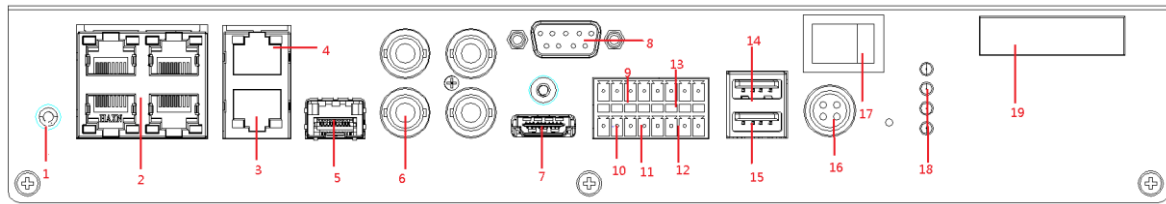

Panel Interfaces

No.	Name	No.	Name
1	GND	11	Alarm input
2	10/100M self-adaptive Ethernet interfaces	12	Alarm output
3	100/1000M self-adaptive G2 Ethernet interface	13	Audio in/out
4	100/1000M self-adaptive G1 Ethernet interface	14	USB 2.0 interface
5	Optical interface	15	USB 2.0 interface
6	Video in	16	12 VDC power input
7	HDMI interface	17	Power switch
8	RS-232 serial interface	18	Status indicators
9	RS-485 serial interface	19	Logo
10	RS-232 serial interface