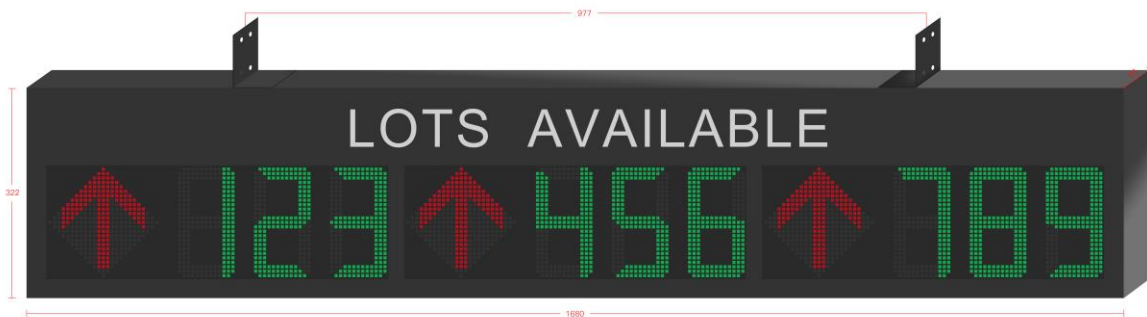

Note: the product in kind prevail, the picture is for reference only

Model Description

Models	Function Description
DS-TVL121-3-6D	Indoor, Single-color, Single Row, Number 3,RS-485 transmission, Network Transmission
DS-TVL121-6-6D	Indoor, Single -color, Single Row, Number 6,RS-485 transmission, Network Transmission
DS-TVL121-9-6D	Indoor, Single -color, Single Row, Number 9,RS-485 transmission, Network Transmission

Key Features

- Equipped with standard RS485 communication mode
- LED module supports shift left, shift up, upward expanding, downward expanding, Real-time display
- LED module supports Red/Green single color display, Remaining parking number display
- Mounting mode: Hoisting
- Logic address 0~255

Application Scenario

Specifications

Type	Indoor one-way Guidance	Indoor two-way Guidance	Indoor three-way Guidance
Model	DS-TVL121-3-6D	DS-TVL121-6-6D	DS-TVL121-9-6D
Application	Indoor Parking Area		
Power Supply	AC 220V/AC 110V(Remark when order)		
Power Consumption	Max. 70W, Average 30W	Max.105W, Average 45W	Max.140W, Average 60W
Display Mode	Shift left, Shift up, Upward expanding, Downward expanding		
Scanning Frequency	400Hz		
Scanning Mode	1/16 A Model Scanning		
Size (Border included)	584×312×65	1132×312×65	1680×312×65
Display Screen Border	Black Aluminum Alloy Border		
Character Display	Support GB2312 Character set, 32×32 dot character Chinese		
Display Color	Red-Green Double color		
Communication Mode	RS485		
Number Display	Support 3 numbers 1 arrow display	Support 6 numbers 2 arrows display	Support 9 numbers 3 arrows display

Dimensions

Indoor one-way guiding screen

Indoor two-way guiding screen

Indoor two-way guiding screen

Unit : mm