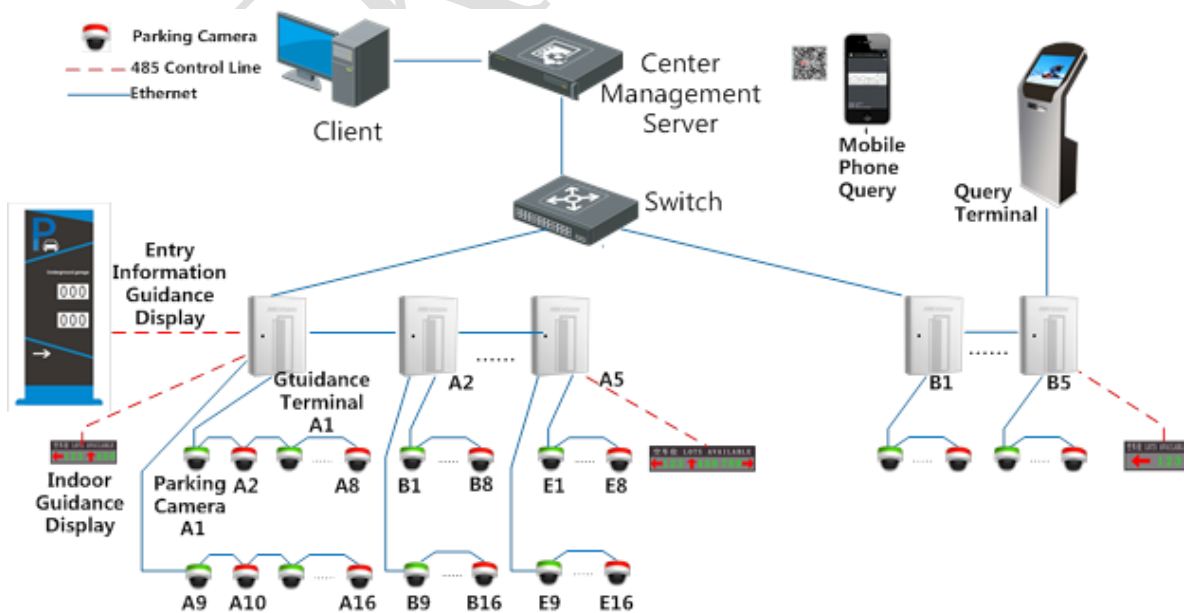

Application Scenario