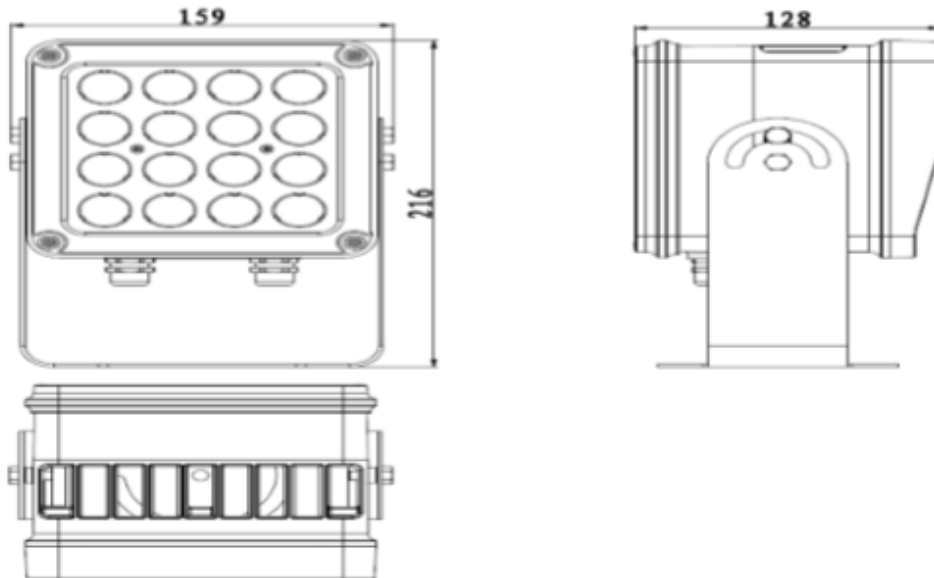

DS-TL2000CI Supplement Light

- Continuous light, IR light source, 16 lamp beads
- Aluminum alloy light body, fin-type radiator, and high light transmission with tempering glass
- Infrared LED chips with long lifespan, good stability, and high luminous efficiency
- Professional optical design, light uniformity, and distinct target spot
- High beam light design with built-in automatic light control, open at low illumination
- Novelty design (small size, light weight), easy for installation and adjustment
- Water and dust resistant (IP66)
- Green environmental protection without harmful metal such as mercury and lead

▪ Specification

Supplement Light	
Light Type	IR light
LED Lamp Beads	16
Angle of Light	40°
Effective Distance	16-25 m
Day and Night Function	Support ambient brightness detection, automatic start-up at low illumination (optional)
Service Life	≥ 50,000 h
Housing Material	Die-cast aluminum
Power Supply	220 VAC ± 20%, 47Hz~63Hz
Consumption	Max. 36 W (Determined by control model)
Operating Temperature	-40 °C to 70 °C (-40 °F to 158 °F)
Operating Humidity	10% to 90%, no condensation
Weather Proof Rating	IP66
Dimension (W × H × D)	128 mm × 216 mm × 159 mm (5.0 × 8.5 × 6.3 inch)
Mounting Model	Support front-mounted and side-mounted installation (bracket rotation angle: -90° to 90°)
Weight	2.72 kg (6.0 lb)
Wave Length	≥ 850 nm (Infrared)
Color Temperature	5,000 K to 7,000 K

▪ Available Model

DS-TL2000CI

Dimension

Unit: mm

Distributed by

HIKVISION

Headquarters

No.555 Qianmo Road, Binjiang District,
Hangzhou 310051, China
T +86-571-8807-5998
overseasbusiness@hikvision.com