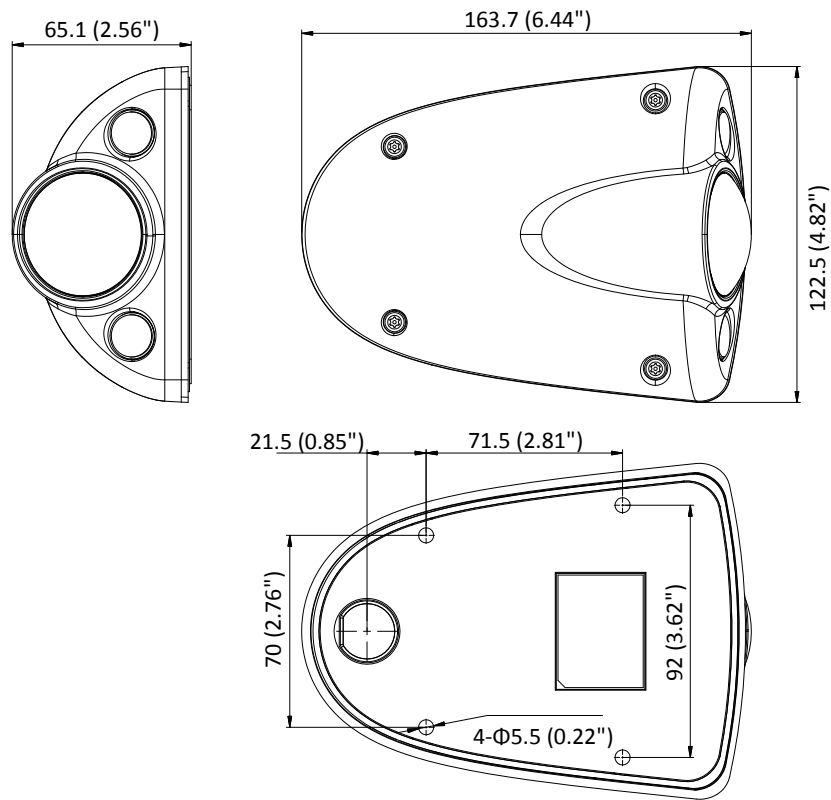

| Network | |
|--|---|
| API | ONVIF (PROFILE S, PROFILE G), ISAPI |
| Protocols | TCP/IP, UDP, ICMP, HTTP, HTTPS, FTP, DHCP, DNS, DDNS, RTP, RTSP, RTCP, PPPoE, NTP, UPnP, SMTP, SNMP, IGMP, 802.1X, QoS, IPv6 |
| Network Storage | NAS (Support NFS, SMB/CIFS) |
| Image | |
| Day/Night Switch | Auto/Schedule |
| Target Cropping | Yes |
| DNR | 3D DNR |
| Picture Overlay | LOGO picture can be overlaid on video with 128 × 128, 24 bit bmp format |
| Image Enhancement | BLC/HLC/3D DNR/Defog/EIS |
| Image Settings | Support rotate mode. Brightness, contrast, saturation, etc., adjustable via web browser and client software |
| Interface | |
| Alarm | Motion Detection, Tampering Alarm, Network Disconnected, IP Address Conflict, Illegal Login, HDD full, HDD error |
| Communication Interface | -IM: M12 thread size (-female) plug; -I: 1 RJ45 10M/100M Ethernet port ; |
| Intelligent (Traditional Algorithm) | |
| Face Detection | Yes |
| Intelligent (Deep Learning Algorithm) | |
| Behavior Analysis | Line crossing detection, Intrusion detection, Region entrance, Region exiting, Unattended baggage, Object removal; Exception Detections: Scene change detection, defocus detection |
| General | |
| General Function | One-key Reset, Anti-Flicker, Three Streams, Heartbeat, Mirror, Password Protection, Privacy Mask, Watermark, IP Address Filter |
| Startup and Operating Conditions | -40 °C to 70 °C (-40 °F to 158 °F), Humidity 95% or less (non-condensing) |
| Power Supply | 12 VDC; PoE (802.3af) |
| Power Consumption and Current | Max. 9W |
| Camera Dimension | 163.7 × 122.6 × 65.1 mm (6.4" × 4.8" × 2.6") |
| Camera Weight | Camera: 960g (2.1 lb.) With Package: 1050g (2.3 lb.) |

Available Model

DS-2XM6522WD-I(B): a RJ45 network interface and a power supply interface

DS-2XM6522WD-IM(B): an M12 aviation plug

Dimension

Unit: mm (inch)

Interface Description

| | M12 Wire | R-J45 Wire |
|------------|----------|------------|
| TX+ | 1 | 1 |
| TX- | 3 | 2 |
| RX+ | 2 | 3 |
| RX- | 4 | 6 |