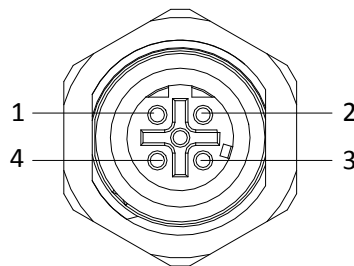

| Network | |
|--|---|
| API | ONVIF (PROFILE S, PROFILE G), ISAPI |
| Protocols | TCP/IP, UDP, ICMP, HTTP, HTTPS, FTP, DHCP, DNS, DDNS, RTP, RTSP, RTCP, PPPoE, NTP, UPnP, SMTP, SNMP, IGMP, 802.1X, QoS, IPv6 |
| Network Storage | NAS (Support NFS, SMB/CIFS) |
| Image | |
| Day/Night Switch | Auto/Schedule |
| Target Cropping | Yes |
| DNR | 3D DNR |
| Picture Overlay | LOGO picture can be overlaid on video with 128 × 128, 24 bit bmp format |
| Image Enhancement | BLC/HLC/3D DNR/Defog/EIS |
| Image Settings | Support rotate mode. Brightness, contrast, saturation, etc., adjustable via web browser and client software |
| Interface | |
| Alarm | Motion Detection, Tampering Alarm, Network Disconnected, IP Address Conflict, Illegal Login, HDD full, HDD error |
| Communication Interface | -IM: M12 thread size (-female) plug; -I: 1 RJ45 10M/100M Ethernet port ; |
| Intelligent (Traditional Algorithm) | |
| Face Detection | Yes |
| Intelligent (Deep Learning Algorithm) | |
| Behavior Analysis | Line crossing detection, Intrusion detection, Region entrance, Region exiting, Unattended baggage, Object removal; Exception Detections: Scene change detection, defocus detection |
| General | |
| General Function | One-key Reset, Anti-Flicker, Three Streams, Heartbeat, Mirror, Password Protection, Privacy Mask, Watermark, IP Address Filter |
| Startup and Operating Conditions | -40 °C to 70 °C (-40 °F to 158 °F), Humidity 95% or less (non-condensing) |
| Power Supply | 12 VDC; PoE (802.3af) |
| Power Consumption and Current | Max. 9W |
| Camera Dimension | 163.7 × 122.6 × 65.1 mm (6.4" × 4.8" × 2.6") |
| Camera Weight | Camera: 960g (2.1 lb.) With Package: 1050g (2.3 lb.) |

Available Model

DS-2XM6522WD-I(B): a RJ45 network interface and a power supply interface

DS-2XM6522WD-IM(B): an M12 aviation plug

Dimension

Unit: mm (inch)

Interface Description

| | M12 Wire | R-J45 Wire |
|------------|----------|------------|
| TX+ | 1 | 1 |
| TX- | 3 | 2 |
| RX+ | 2 | 3 |
| RX- | 4 | 6 |