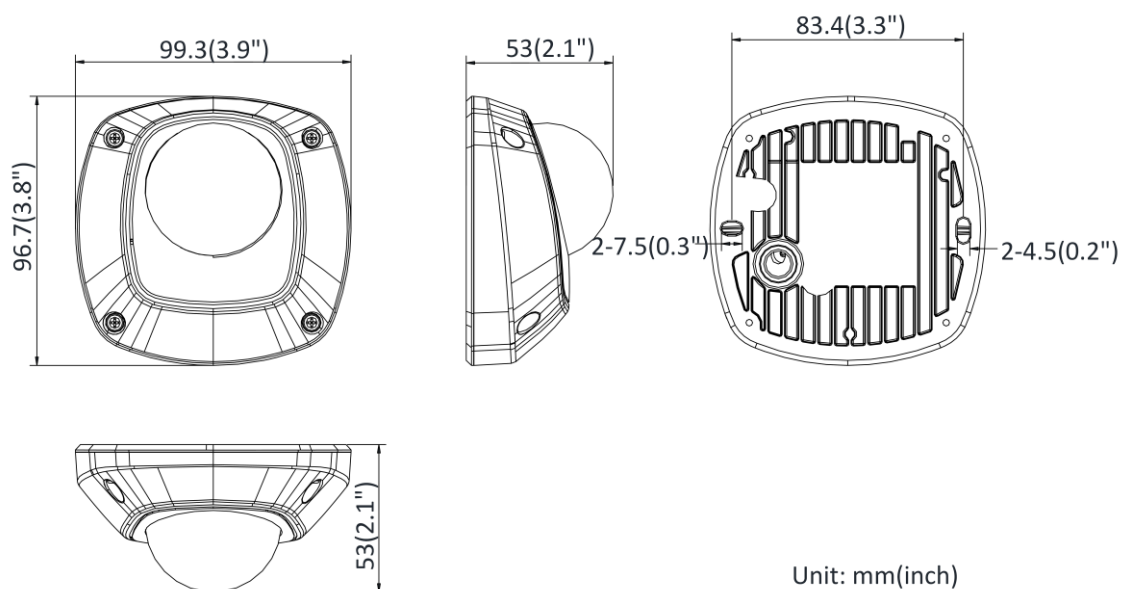

Safety	UL (UL 60950-1); CB (IEC 60950-1:2005 + Am 1:2009 + Am 2:2013); CE-LVD (EN 60950-1:2005 + Am 1:2009 + Am 2:2013); BIS (IS 13252(Part 1):2010+A1:2013+A2:2015); LOA (IEC/EN 60950-1)
Environment	CE-RoHS (2011/65/EU); WEEE (2012/19/EU); Reach (Regulation (EC) No 1907/2006)
Protection	IP66 (IEC 60529-2013), IK08(IEC 62262:2002)
Automotive and Railway	EN50155-2017(EN 50155:2017, EN 50121-3-2:2016, IEC 60068-2-1:2007, IEC 60068-2-2:2007, IEC 60068-2-30:2005, IEC 61373:2010); EN45545 (EN 45545-2:2013+A1:2015); E-MARK (ECE R10)

▪ Available Model

DS-2XM6122G0-IDM(2.8/4/6 mm), DS-2XM6122G0-ID(2.8/4/6 mm), DS-2XM6122G0-IM/ND(2.8/4/6 mm), DS-2XM6122G0-I/ND(2.8/4/6 mm)

▪ Dimension