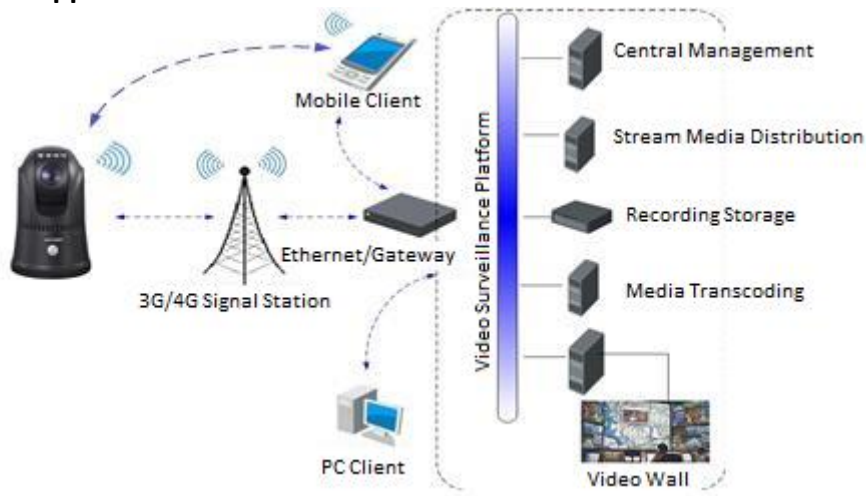

Typical Application