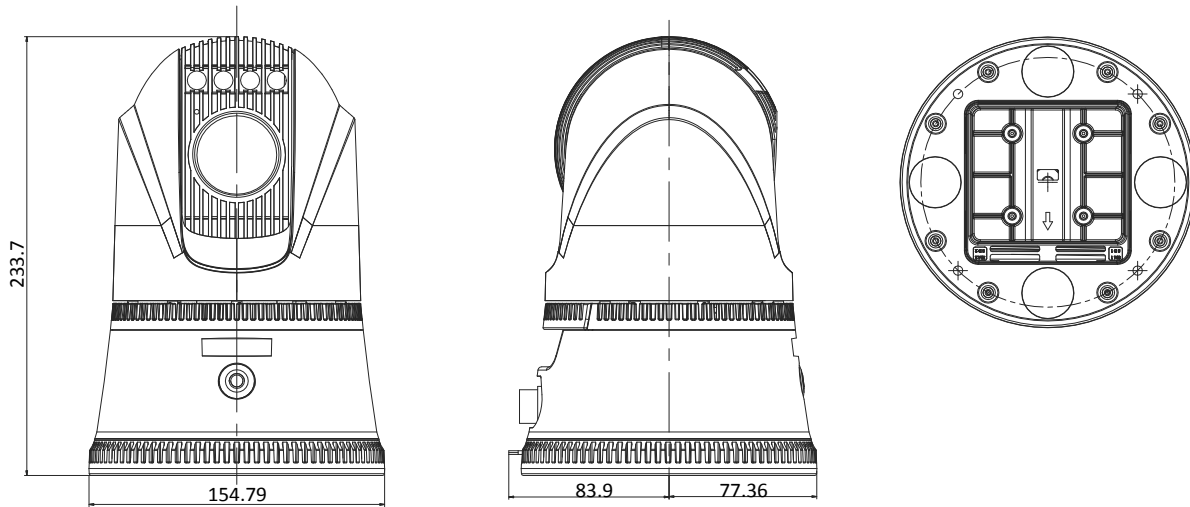

Network Interface	1 RJ45 10 M/100 M Ethernet Interface
Bluetooth	BT 4.0
RS-485	PELCO-D
General	
Power	12 VDC < 60 W
Working Environment	Working Temperature: -10°C to 55°C (14°F to 131°F) Working Humidity: ≤ 95% (no condensation)
Protection Level	IP66 Standard; TVS 4000V Lightning Protection, Surge Protection and Voltage Transient Protection
Dimensions	Φ 154.79 mm × 233.7 mm (Φ 6.09" × 9.20")
Weight	Approx. 2.8 kg (6.17 lb) including battery

Typical Application

Accessory

Durable Case

Battery Charger
DS-MH1490

Spare Battery

Power Adapter

Tripod
DS-MH1691I-H

Dimension