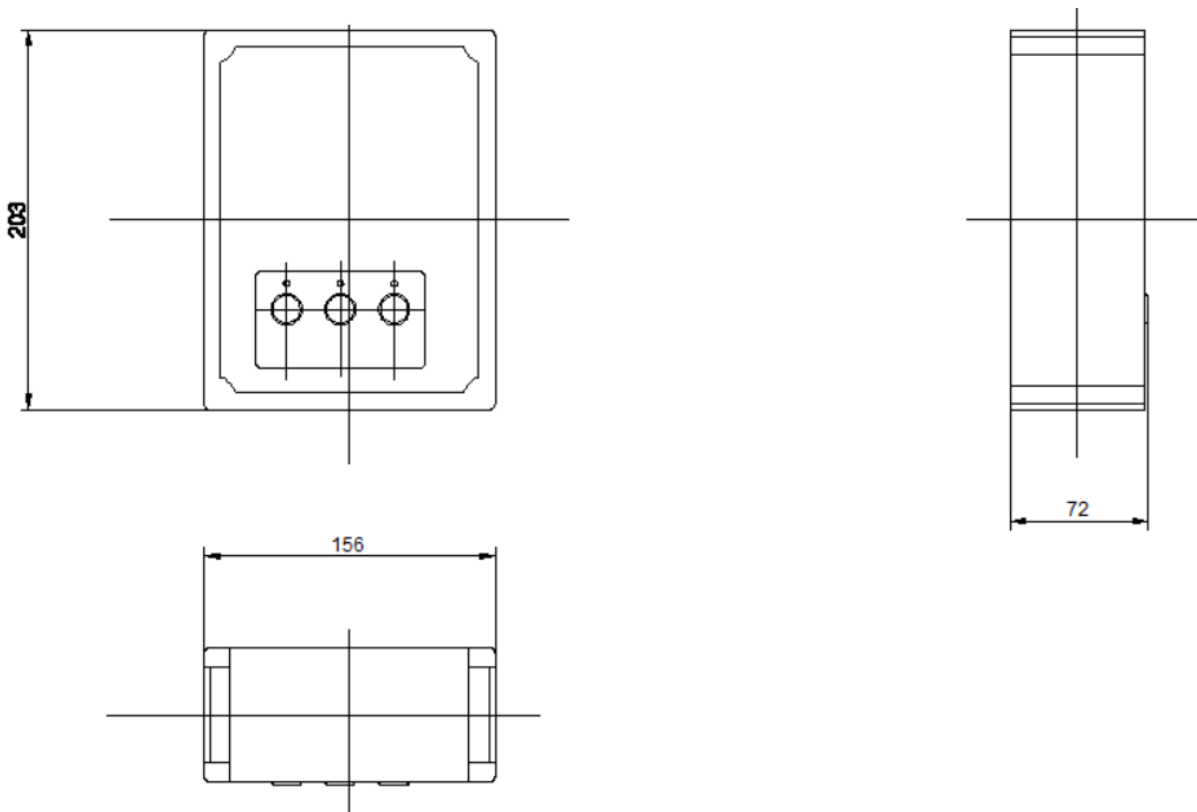

DS-TMG090-4

Control Box for Barrier Fast-speed Gate

Feature

- Control box for barrier fast-speed gate
- Three color buttons to control

Dimension

Available Model

DS-TMG090-4(FAST)

Parameter

Model	DS-TMG090-4
Parameters	Control Box for Barrier Fast-speed Gate
Appearance	Hikvision Black
Dimension	203 mm × 156 mm × 72 mm (7.99" × 6.14" × 2.83")
Weight	Approx. 500 g (1.10 lb.)