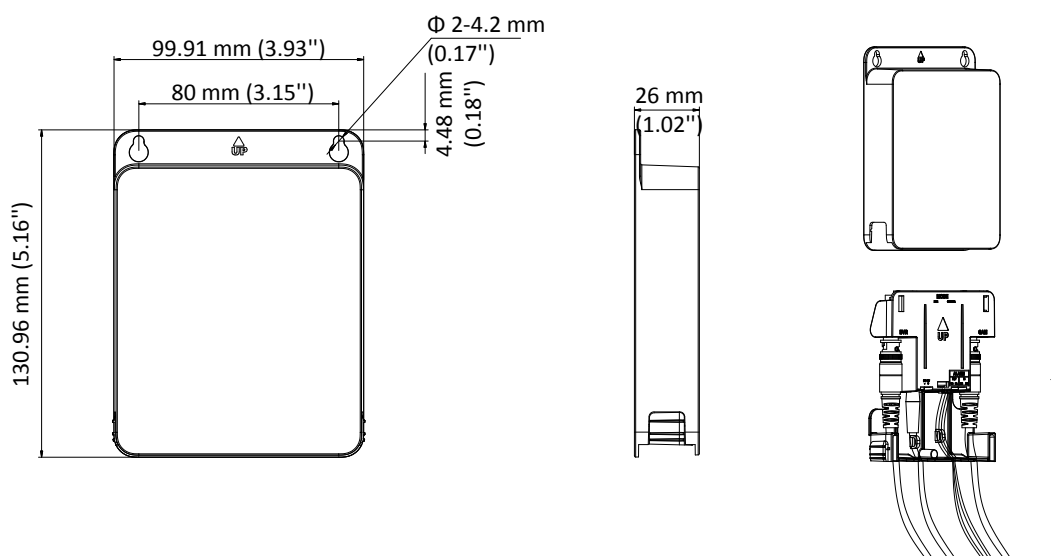

### Dimension

### Parameter

Model	DS-AAB-IO
Parameters	Alarm Box
Mode	DVR/CAM
Alarm	1 alarm in/out
Operating Conditions	-40°C to 60°C (-40°F to 140°F), humidity: 90% or less (non-condensing)
Power Supply	12VDC ± 25% <i>*You are recommended to use one power adapter to supply the power for one camera.</i>
Consumption	Max. 1.6 W
Material	Plastic
Communication	HIKVISION-C
Dimension	130.96 mm × 99.91 mm × 26 mm (5.16" × 3.93" × 1.02")
Weight	Approx. 148.5 g (0.33 lb.)
Installation	Desktop Installation, Wall Mounting