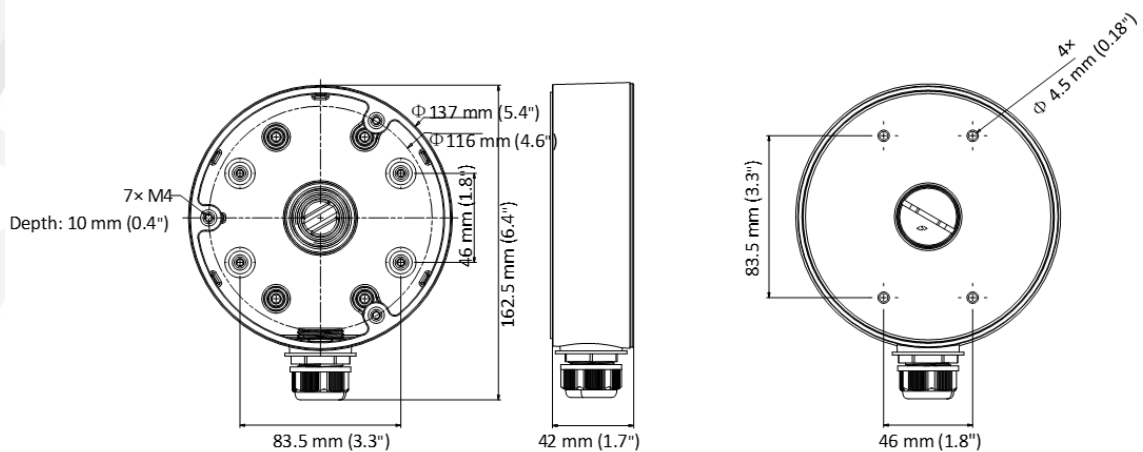

▪ Dimension