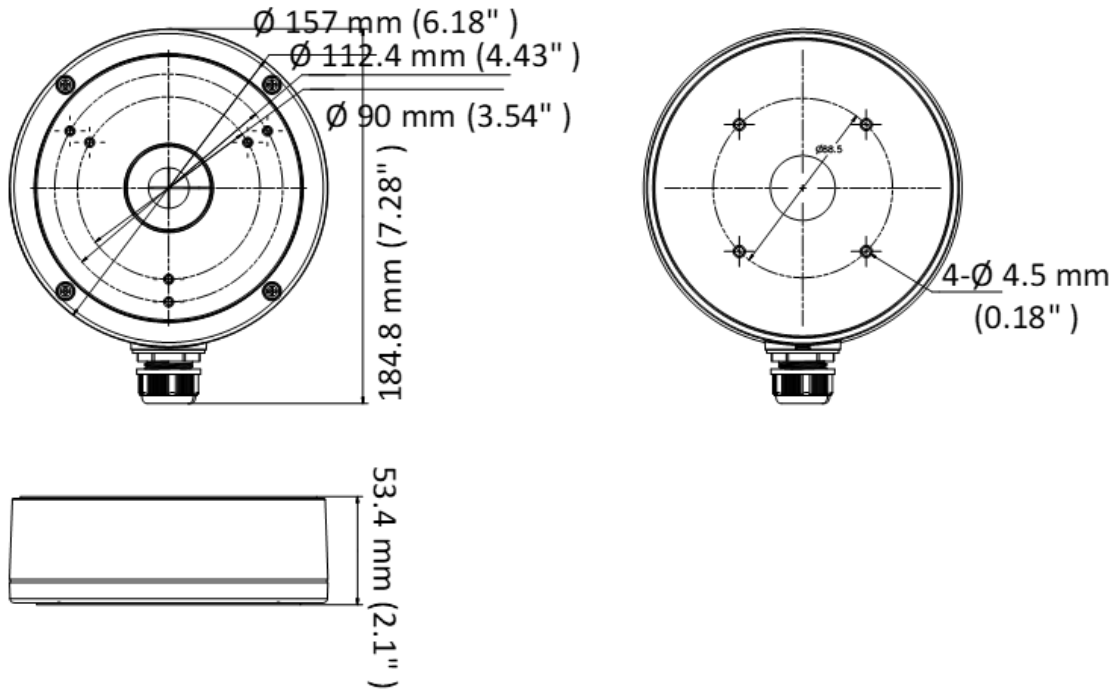

▪ **Dimension**