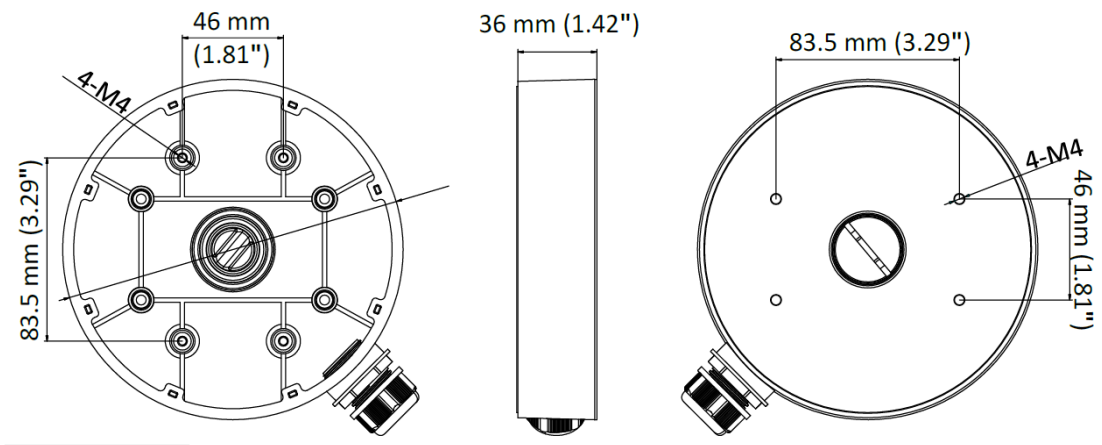

▪ **Specification**

Parameters	
Description	Junction Box
Appearance	Hikvision White
Material	Aluminum Alloy
Dimension	Φ 155 mm × 36 mm (Φ 6.1" × 1.42")
Weight	300 g (0.66 lb.)

▪ **Available Model**

CB155(HIKVISION USA),

▪ **Dimension**