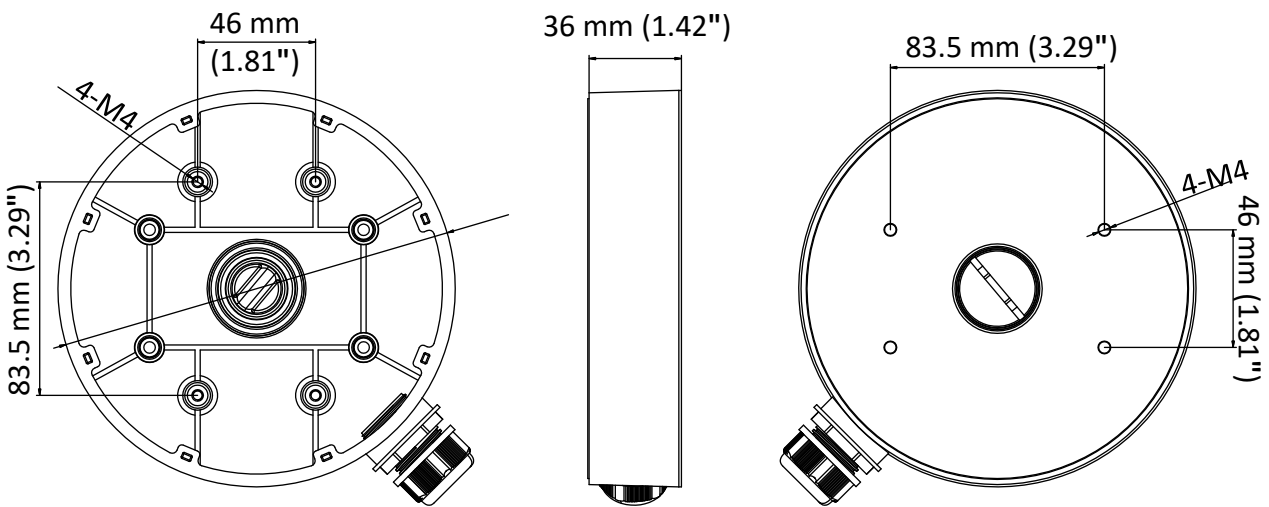

DS-1280ZJ-DM55

Junction Box

Features

- Aluminum alloy with surface spray treatment
- With cable outlet(s)
- Applies to both indoor conditions, and outdoor conditions

Dimension

Available Model

DS-1280ZJ-DM55

Parameter

Model	DS-1280ZJ-DM55
Parameters	Junction Box
Appearance	Hikvision White
Material	Aluminum Alloy
Dimension	Φ 155 mm × 36 mm (Φ 6.1" × 1.42")
Weight	300 g (0.66 lb.)

Notes

- The mount should be installed on the flat surface.
- Waterproof rubber is necessary for the outdoor application.
- The wall must be capable of supporting at least 3 times as much as the total weight of the camera, and the junction box.
- The maximum load capacity of the junction box is 2 kg (4.4 lb.).