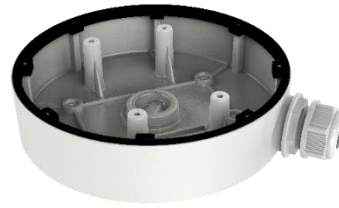

DS-1280ZJ-DM55

Junction Box

Features

- Aluminum alloy with surface spray treatment
- With cable outlet(s)
- Applies to both indoor conditions, and outdoor conditions

Dimension

Available Model

DS-1280ZJ-DM55

Parameter

Model	DS-1280ZJ-DM55
Parameters	Junction Box
Appearance	Hikvision White
Material	Aluminum Alloy
Dimension	Φ 155 mm × 36 mm (Φ 6.1" × 1.42")
Weight	300 g (0.66 lb.)

Notes

- The mount should be installed on the flat surface.
- Waterproof rubber is necessary for the outdoor application.
- The wall must be capable of supporting at least 3 times as much as the total weight of the camera, and the junction box.
- The maximum load capacity of the junction box is 2 kg (4.4 lb.).