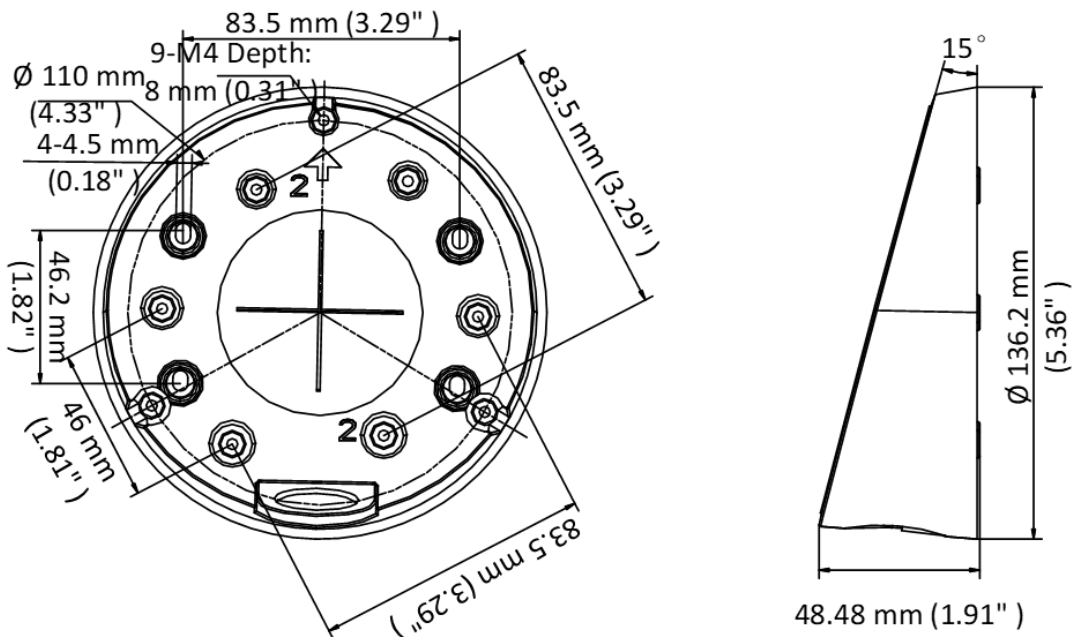

AB135B

- Inclined Ceiling Mount
- Aluminum Alloy
- Black

▪ Specification

Parameters	
Weight	621 g (1.37 lb.)
Appearance	Black
Material	Aluminum Alloy
Dimension	∅ 136.2 mm × 48.48 mm (∅ 5.36" × 1.91")
Description	Inclined Ceiling Mount

▪ Available Model

AB135B

▪ Dimension

Distributed by

**HIKVISION®****Headquarters**

No.555 Qianmo Road, Binjiang District,
Hangzhou 310051, China
T +86-571-8807-5998
overseasbusiness@hikvision.com

Hikvision USA
T +1-909-895-0400
sales.usa@hikvision.com