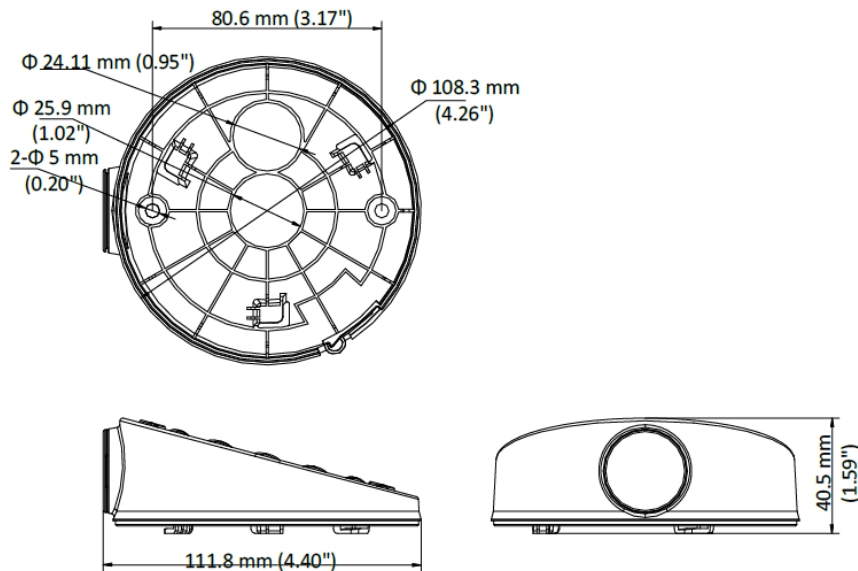

AB-FE2

- Inclined Ceiling Mount Bracket for Dome Camera
- Aluminum Alloy
- Hikvision White

▪ Specification

Parameters	
Weight	45.8g
Appearance	Hikvision White
Material	Plastic
Dimension	111.8×40.5×108.3mm
Description	Inclined Ceiling Mount Bracket for ,Dome Camera,

▪ Available Model

AB-FE2

▪ Dimension

Distributed by

**HIKVISION®****Headquarters**

No.555 Qianmo Road, Binjiang District,
Hangzhou 310051, China
T +86-571-8807-5998
overseasbusiness@hikvision.com

Hikvision USA
T +1-909-895-0400
sales.usa@hikvision.com