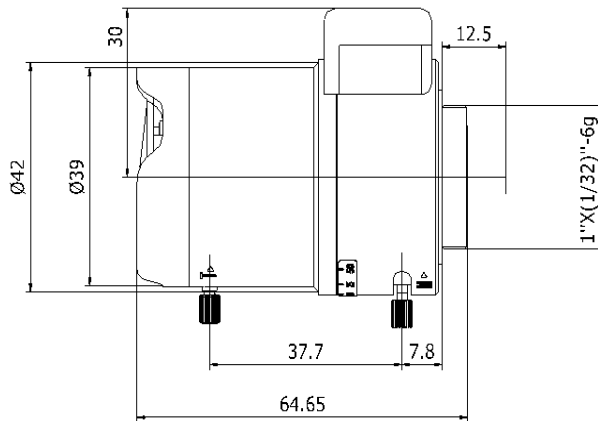

# CCTV LENS SPEC

Model NO.		TV0550D-IRA		Specification		Vari-focal DC Auto Iris <b>IR</b>	
Focallength		5-50mm		Mount		CS-Mount	
F number		F1.4-C		Flange Back Length		12.5mm	
Max. Image format		Φ6.0mm (1/3")		M. O. D		0.5m	
Control	Iris	DC Drive		Dimension		Φ42*64.65mm	
	Focus	Manual		Weight		118g	
	Zoom	Manual		Operating Temperature		-20~60°C	
Field of View	D	1/3"	61.3° ~6.8°		1/4"	45.9° ~5°	
	H		49° ~5.4°			36.8° ~4°	
	V		36.8° ~4°			27.6° ~3°	

Dimension

Unit: mm

Lens Picture