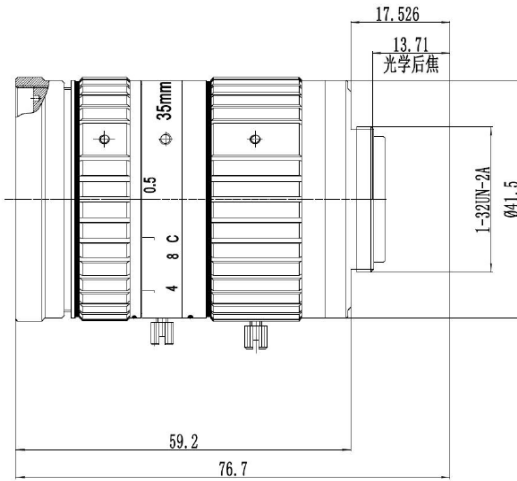

CCTV LENS SPEC

Model NO.		MF3514M-8MPIR (NEU)	Specification	Fixed focal Manual Iris 8MP IR
Focallength		35mm	Mount	C-Mount
F number		F1.4-C	Flange Back Length	17.526mm
Max. Image format		Φ16.4mm (1")	M. O. D	0.5m
Control	Iris	Manual	Dimension	Φ41.5*65.16mm
	Focus	Manual	Weight	200g
	Zoom	-	Operating Temperature	-20~+60°C
Field of View	D	2/3"	18°	26°
	H		14°	21°
	V		11°	16°

Dimension

Lens Picture