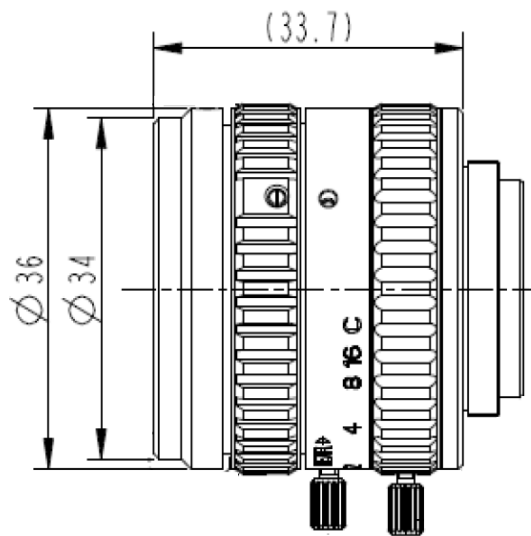

FA LENS SPEC

Model NO.		MF2514M-5MP		Specification	Fixed focal Manual Iris 5MP
Focallength		25mm		Mount	C-Mount
F number		F1.4-C		Flange Back Length	17.5mm
Max. Image format		Φ12.1mm (3/4")		M. O. D	1m
Control	Iris	Manual		Dimension	Φ36.0*33.7
	Focus	Manual		Weight	81.5g
	Zoom	-		Operating Temperature	-20~60℃
Field of View	D	3/4"	27.5°	2/3"	24.9°
	H		23.88°		19.0°
	V		13.3°		15.86° °

Dimension

Lens Picture