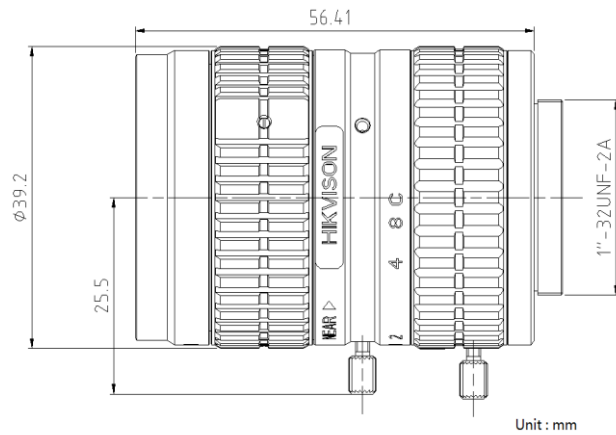

CCTV 镜头规格书

Model NO.		MF2014M-8MP		Specification		Fixed focal Manual Iris 8MP	
Focallength		20mm		Mount		C-Mount	
F number		F1.4-C		Flange Back Length		17.5mm	
Max. Image format		Φ16mm (1")		M. O. D		1m	
Control	Iris	Manual		Dimension		Φ39.2*56.41	
	Focus	Manual		Weight		147g	
	Zoom	-		Operating Temperature		-20~60°C	
Field of View	D	2/3"	31.0°	1"	44.92°		
	H		23.8°		36.1°		
	V		20.0°		27.16°		

Dimension

Lens Picture