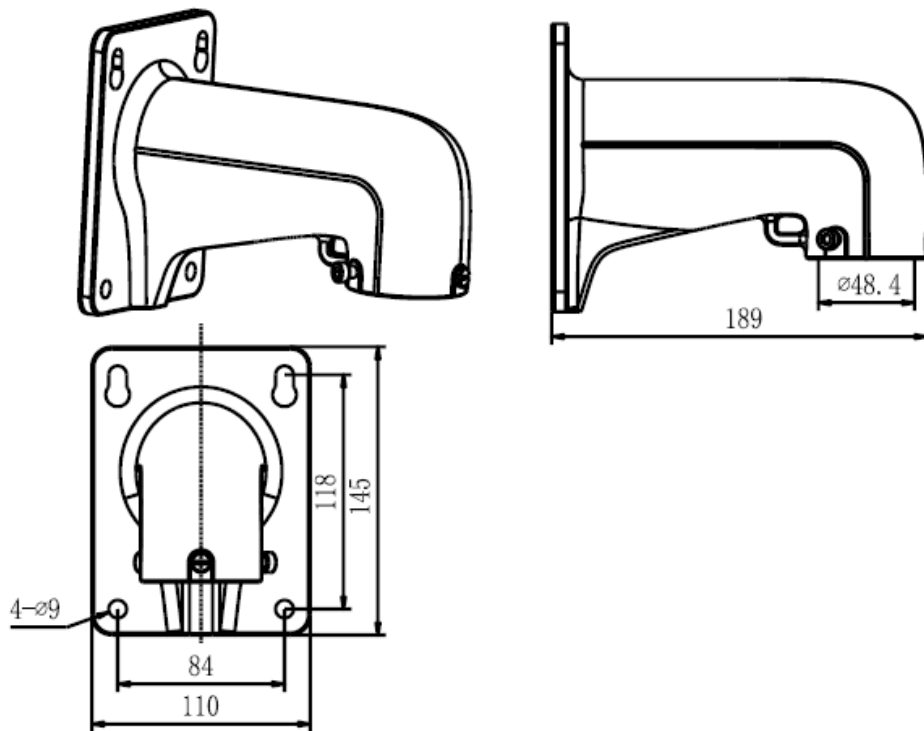

WMP-S

- Wall Mount
- Aluminum alloy
- Hikvision White

▪ **Specification**

Model		WMP-S
Parameters	Weight	550g
	Appearance	Hikvision White
	Material	Aluminum Alloy
	Dimension	110×145×189mm
	Range of Application	For speed dome wall mount
	Description	Short Arm Wall Mount Bracket

▪ **Available Model**

WMP-S,

▪ **Dimension**

Unit: mm

Distributed by

**HIKVISION®****Headquarters**

No.555 Qianmo Road, Binjiang District,
Hangzhou 310051, China
T +86-571-8807-5998
overseasbusiness@hikvision.com