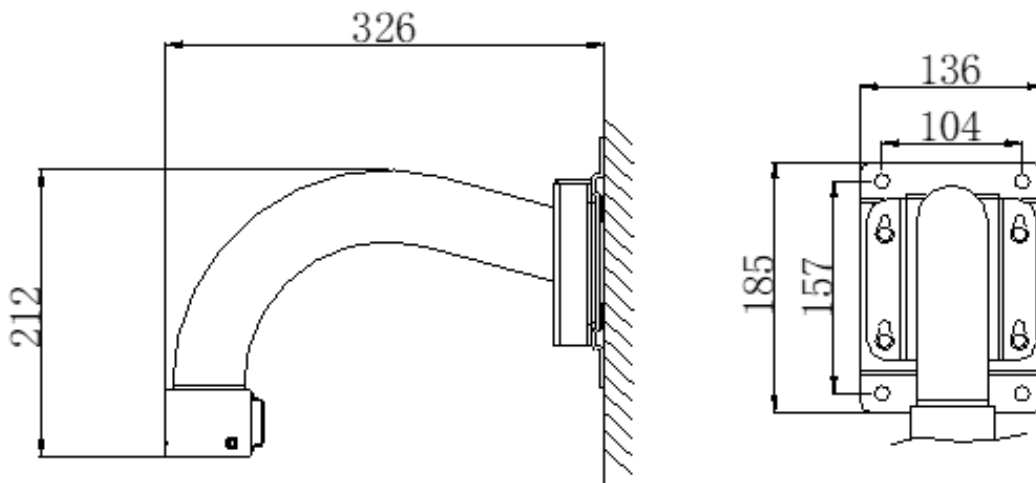

▪ **Specification**

Model		WMP-SS
Parameters	Weight	2300g
	Material	SUS316L
	Dimension	136×212×326mm
	Description	Anticorrosive Wall Mounting Bracket

▪ **Available Model**

WMP-SS,

▪ **Dimension**