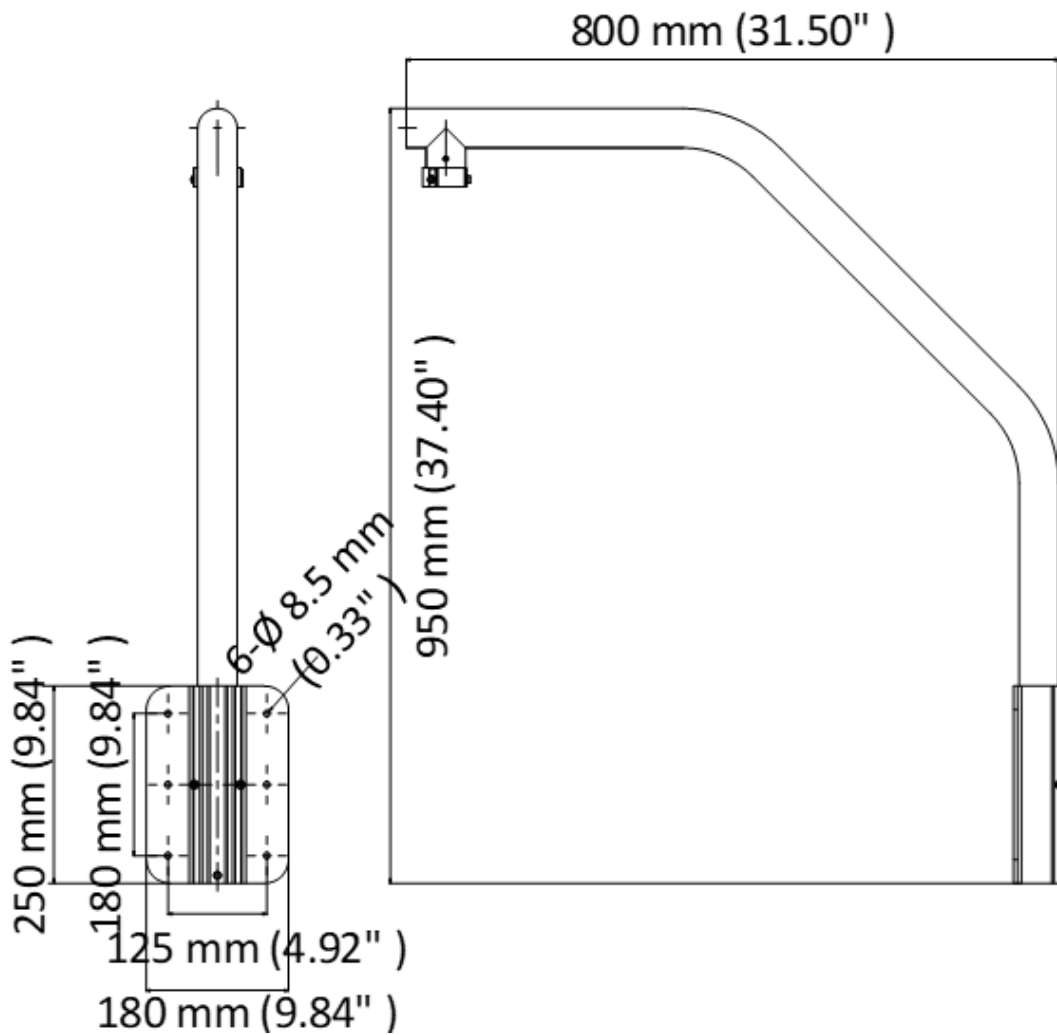

▪ **Specification**

Parameters	
Weight	2900 g (6.39 lb.)
Appearance	Platinum Gray
Material	Aluminum Alloy and Steel
Dimension	180mm × 800 mm × 950 mm (9.84" × 31.50" × 37.40")
Description	Parapet Wall Mount

▪ **Available Model**

RPM-G

▪ **Dimension**