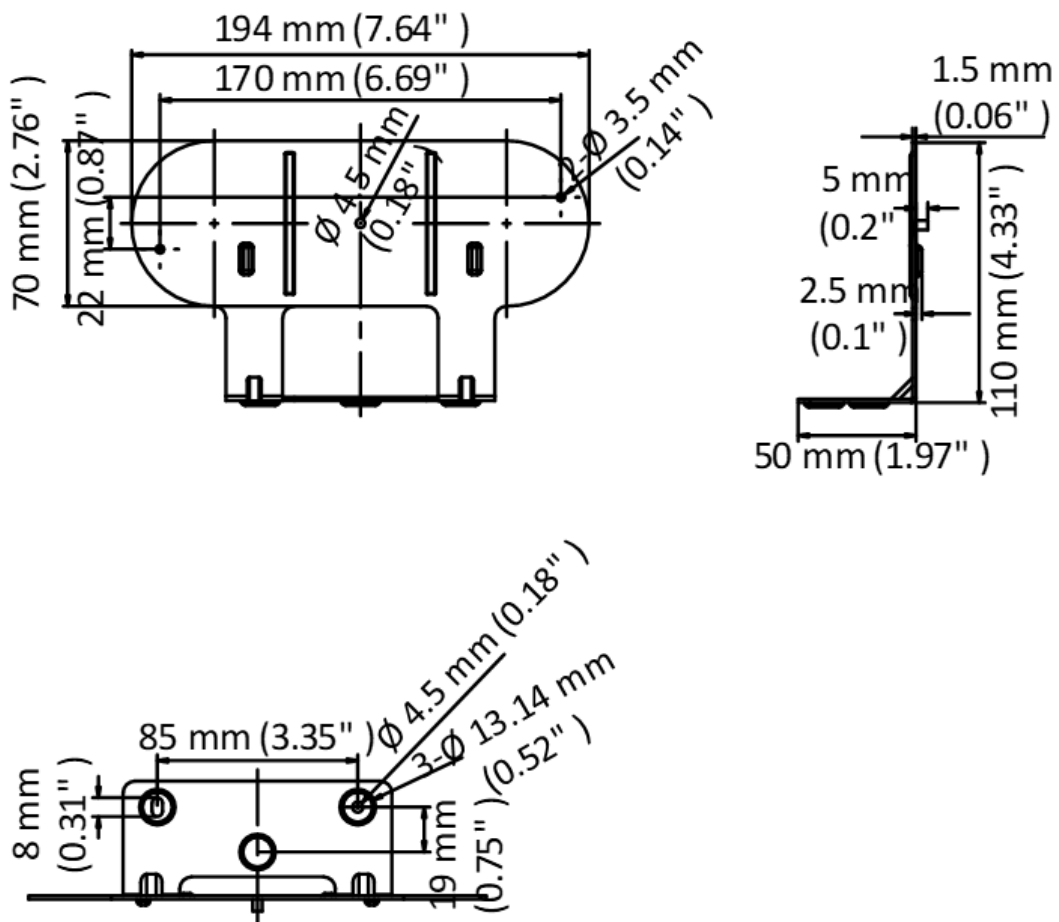

▪ **Specification**

Parameters	
Weight	234 g (0.52 lb.)
Appearance	Hikvision Black
Material	Steel
Dimension	194 mm × 110 mm × 50 mm (7.64" × 4.33" × 1.97")
Description	Wall Mount

▪ **Available Model**

WM6810(USA),

▪ **Dimension**