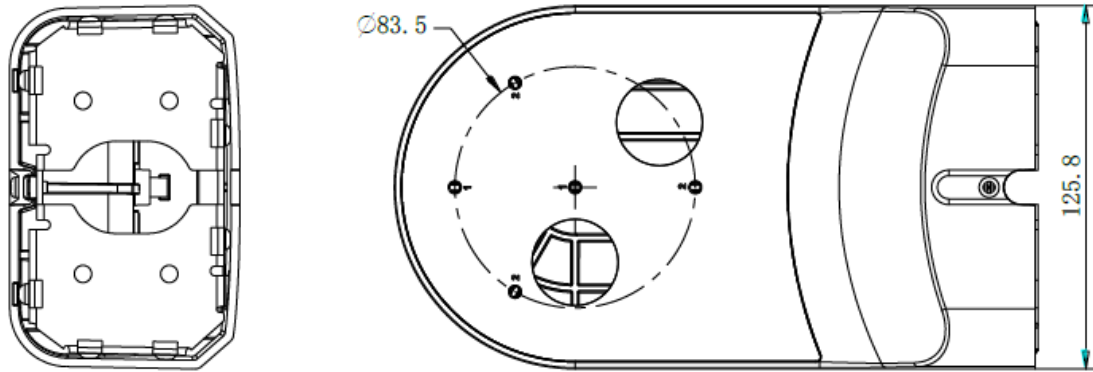

▪ **Specification**

Model		WM-C
Parameters	Weight	450g
	Appearance	Hikvision White
	Material	Toughened Plastic
	Dimension	223.9×80×125.8mm
	Description	Wall Mount Bracket for PTZ Camera

▪ **Available Model**

WM-C,

▪ **Dimension**