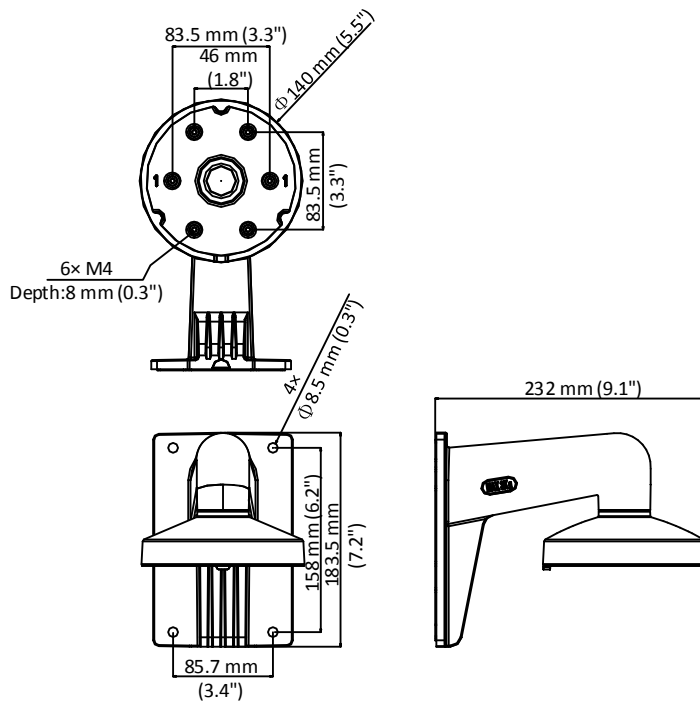

DS-1273ZJ-PT6

Wall Mounting Bracket for Dome Camera

Features

- Aluminum alloy material with surface spray treatment
- The lower bowl facilitates the installation
- Water proof design

Dimension

Available Model

DS-1273ZJ-PT6

Parameter

Model	DS-1273ZJ-PT6
Parameters	Wall Mounting Bracket for Dome Camera
Appearance	Hikvision White
Material	Aluminum Alloy
Dimension	Φ 140 mm × 183.5 mm × 232 mm (5.5" × 7.2" × 9.1")
Weight	520 g (1.1 lb.)

Notes

- The bracket should be installed on the flat wall.
- The wall must be capable of supporting at least 3 times as much as the total weight of the camera and the bracket.
- The maximum load capacity of the bracket is 3 KG (6.6 lb.).