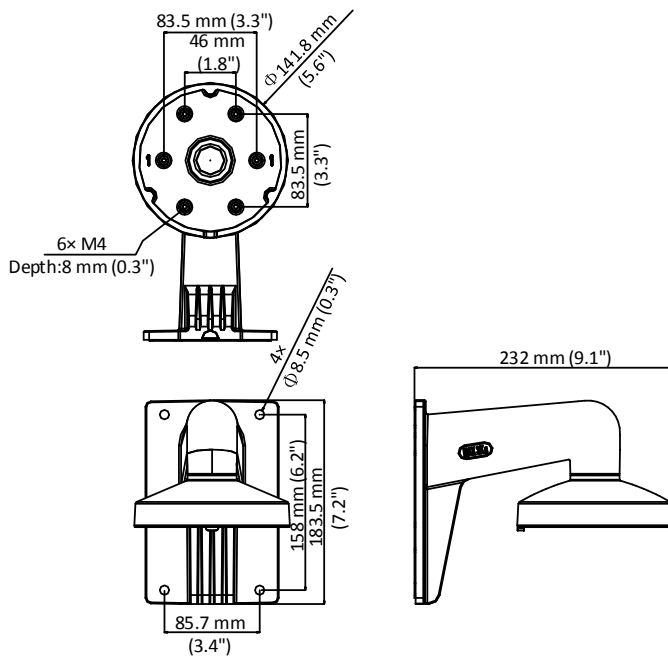

DS-1273ZJ-DM32

Wall Mounting Bracket for Dome Camera

Features

- Aluminum alloy material with surface spray treatment
- The lower bowl facilitates the installation
- Water proof design

Dimension

Available Model

DS-1273ZJ-DM32

Parameter

Model	DS-1273ZJ-DM32
Parameters	Wall Mounting Bracket for Dome Camera
Appearance	Hikvision White
Material	Aluminum Alloy
Dimension	$\Phi 141.8$ mm \times 183.5 mm \times 232 mm (5.6" \times 7.2" \times 9.1")
Weight	650 g (1.4 lb.)

Notes

- The bracket should be installed on the flat wall.
- The wall must be capable of supporting at least 3 times as much as the total weight of the camera and the bracket.
- The maximum load capacity of the bracket is 3 KG (6.6 lb.).