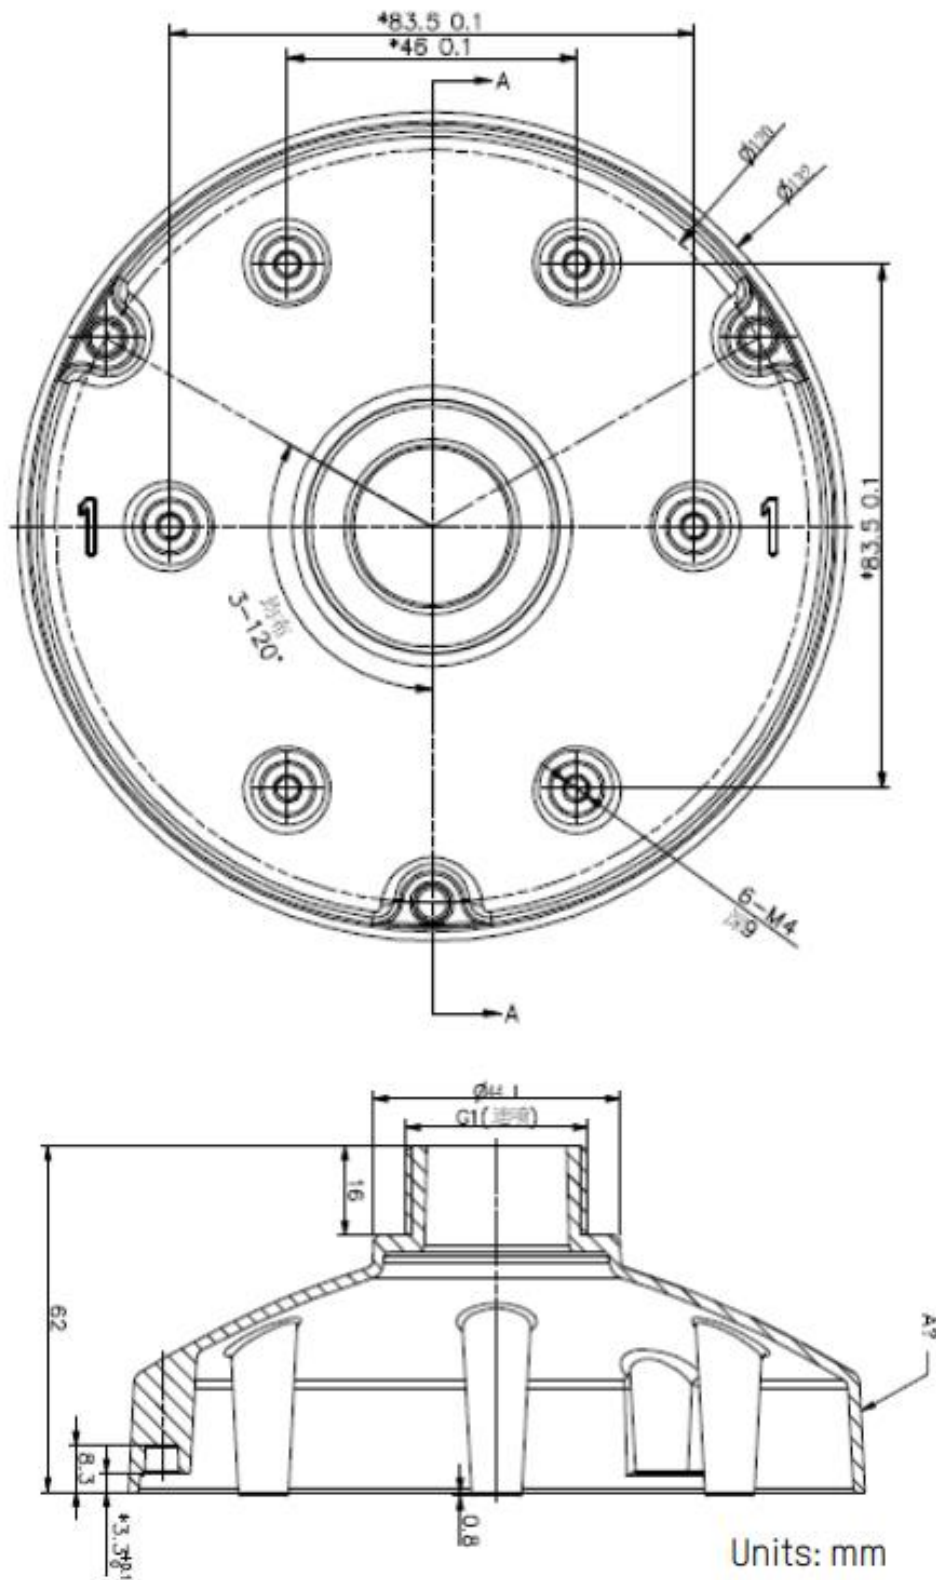

▪ Available Model

PC135,

▪ Dimension