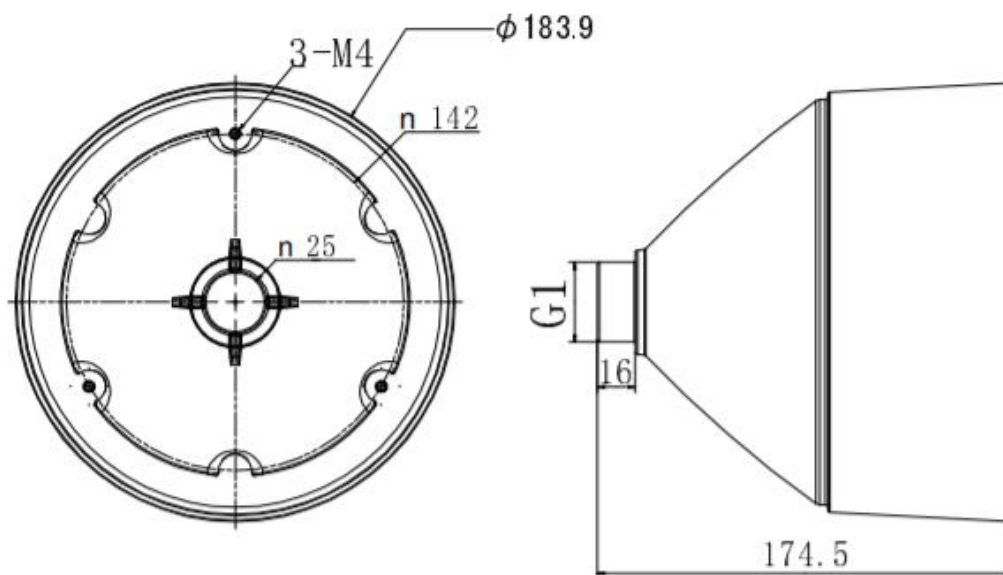

▪ **Specification**

Model		PC165
Parameters	Weight	1130 g (39.86 ozs)
	Appearance	Hikvision White
	Material	Aluminum Alloy
	Dimension	φ184 mm x 174.5 mm (7.24" x 6.87")
	Description	Pendant Cap for Dome Camera

▪ **Available Model**

PC165,

▪ **Dimension**