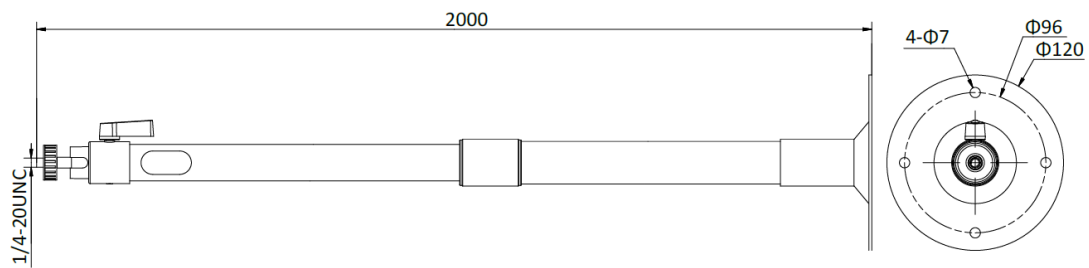

▪ **Specification**

Model		PP1
Parameters	Weight	1035g
	Appearance	Hikvision White
	Material	Aluminum Alloy
	Dimension	Φ120x2000mm
	Description	Pendant Mounting Bracket
	Extendable Range	1.2 m to 2.0 m

▪ **Available Model**

PP1(美国子公司),

▪ **Dimension**