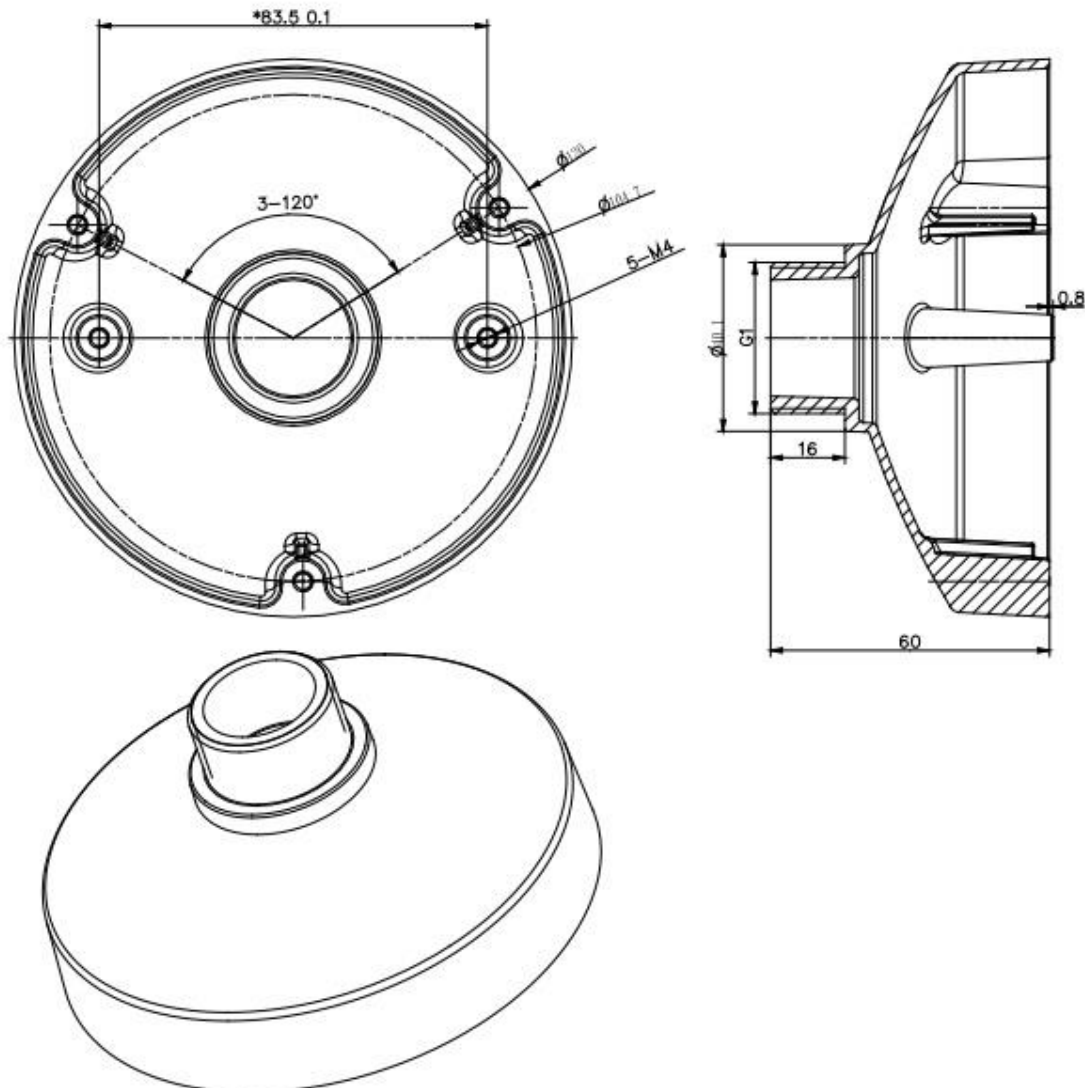

▪ **Specification**

Model		PC120
Parameters	Weight	154 g (5.4 ozs)
	Appearance	Hikvision Black
	Material	Aluminum Alloy
	Dimension	Φ120 mm x 60 mm (Φ4.72" x 2.36")
	Range of Application	Suitable for dome camera
	Description	Pendant Cap

▪ **Available Model**

▪ **Dimension**