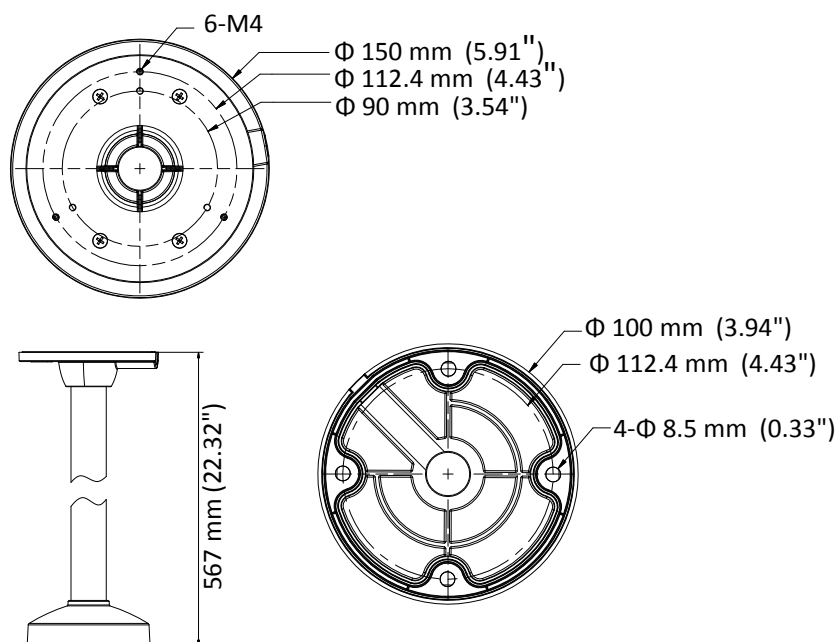

DS-1271ZJ-130-TRL-Black

Pendant Mount

Feature

- Alloy with surface spray treatment
- Adopts waterproof design
- Design of the cap enables convenient wiring

Dimension

Available Model

DS-1271ZJ-130-TRL-Black

Parameter

Model	DS-1271ZJ-130-TRL-Black
Parameters	Pendant Mount
Appearance	Hikvision Black
Material	ADC12
Dimension	Φ 150 mm × 567 mm (Φ 5.91" × 22.32")
Weight	Approx. 1110 g (2.45 lb.)

Note

- The mount should be installed on a flat surface.
- The waterproof rubber is necessary for the outdoor application.
- The wall should be capable of supporting at least 3 times as much as the total weight of the camera, and the mount.
- The maximum load capacity of the mount is 3 kg (6.61 lb.).