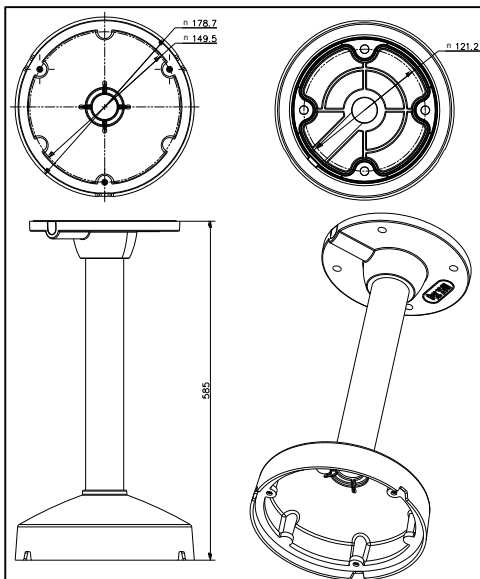

DS-1271ZJ-DM25(M1)

Pendent Mounting Bracket for
Dome Camera

Features:

- Aluminum alloy material with surface spray treatment
- Waterproof design

Dimension:

Order Model:

DS-1271ZJ-DM25(M1)

Parameter:

Model	DS-1271ZJ-DM25(M1)
Parameters	Pendent Mounting Bracket for Dome Camera
Appearance	Hikvision White
Material	Aluminum Alloy
Dimension	565×250×250mm
Weight	1730g

Notice:

- The bracket should be installed on flat wall
- Waterproof rubber is necessary for outdoor application
- The wall must be capable of supporting over 3 times as much as the total weight of the camera and the mount.
- The maximum load capacity of the bracket is 4.5KG

Note: The actual dome camera may vary from the picture above.