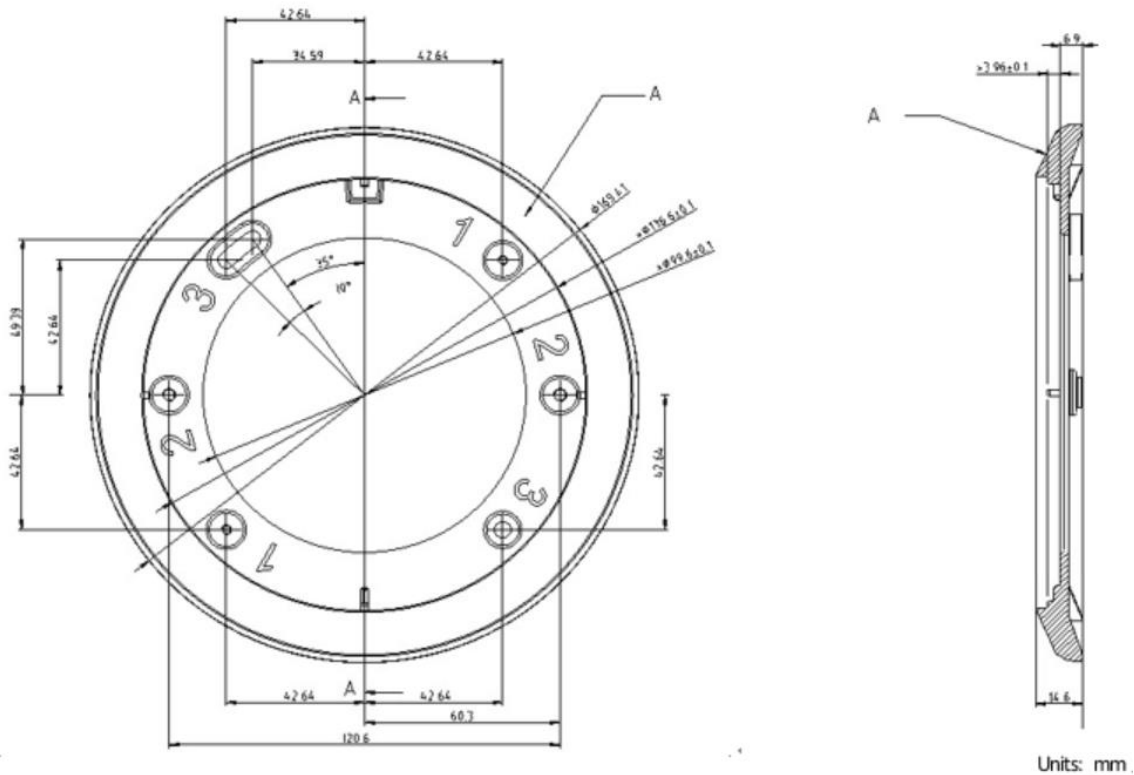

▪ **Specification**

Model		RCM-3B
Parameters	Weight	60 g (2.12 ozs)
	Appearance	Hikvision black
	Material	Plastic
	Dimension	Ø169.4 mm × 14.6 mm (Ø6.67" × 0.574")
	Description	In-ceiling Mount Bracket for Dome Camera

▪ **Available Model**

RCM-3B,

▪ **Dimension**