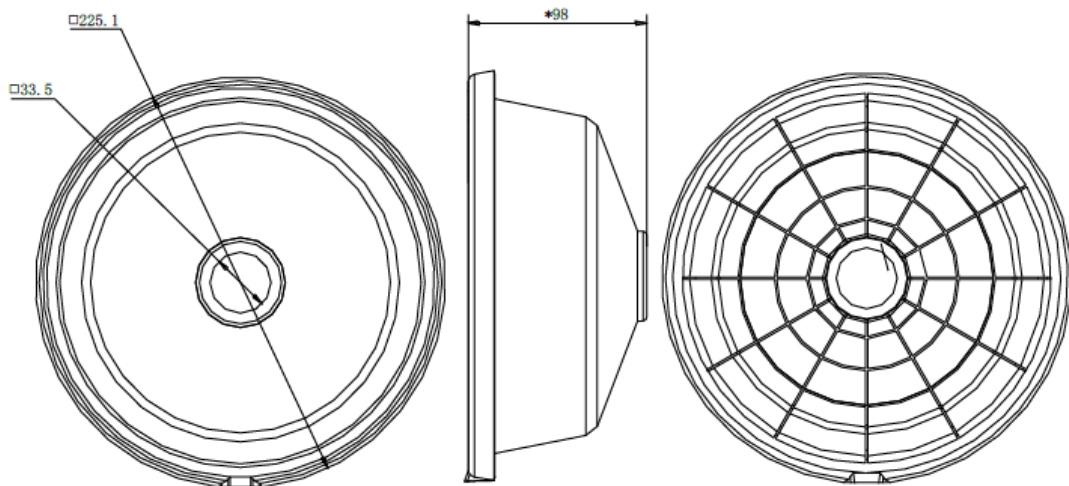

SRSL

- Rain Shade for Outdoor Dome Camera
- Plastic
- Hikvision White

▪ **Specification**

Model	SRSL	
Parameters	Weight	198g
	Appearance	Hikvision White
	Material	PP+30%GF
	Dimension	Φ225.1×98mm
	Description	Rain Shade for Outdoor Dome Camera

▪ **Available Model**

SRSL,

▪ **Dimension**

▪ **Accessory**

ECT-D32V2
2 MP EXIR VF

Dome Camera

Distributed by

**HIKVISION®****Headquarters**