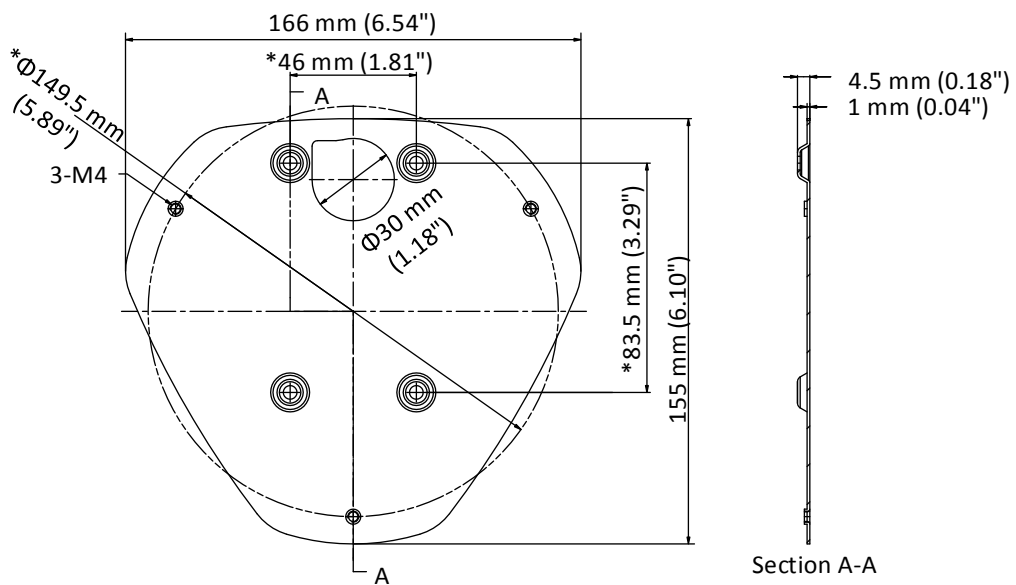

#### Dimension

#### Parameter

Model	GP-FE
Parameters	Gang Box for Junction Box
Appearance	Hikvision White
Application	Suitable for indoor and outdoor installation
Material	SECC
Dimension	166 mm × 155 mm × T1 mm (6.54" × 6.10" × T0.04")
Weight	Approx. 151 g (0.33 lb.)