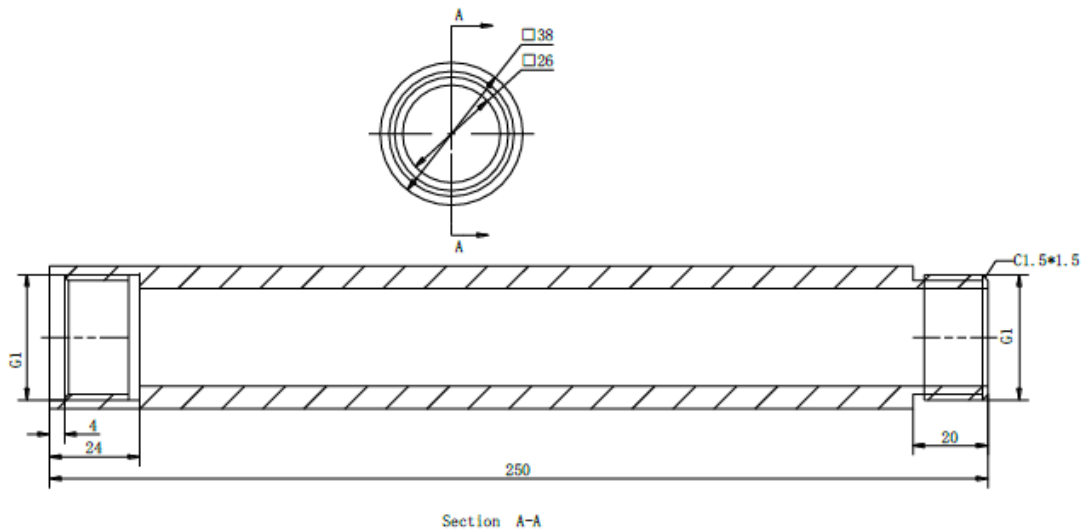

▪ **Specification**

Model		CPME
Parameters	Appearance	Hikvision White
	Material	Composite Fibre
	Dimension	Φ38×250mm
	Description	Extendable Pole for Pendant Mount

▪ **Available Model**

CPME,

▪ **Dimension**