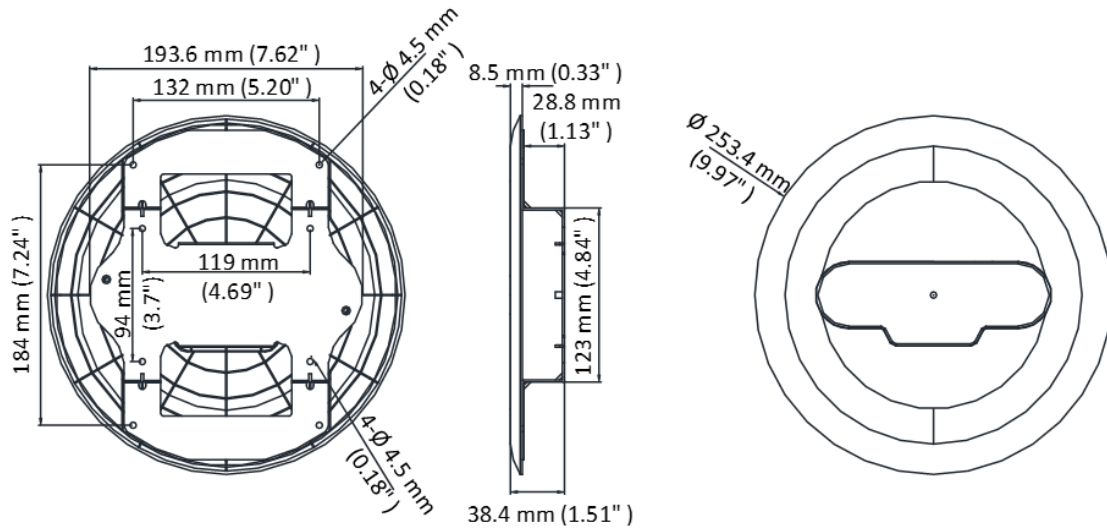

▪ **Specification**

Parameters	
Weight	460 g (1.01 lb.)
Appearance	Hikvision White
Material	Steel & Plastic
Dimension	Ø 253.4 mm × 38.4 mm (Ø 9.97" × 1.51")
Description	Inceiling Mount

▪ **Available Model**

CM6810(USA),

▪ **Dimension**