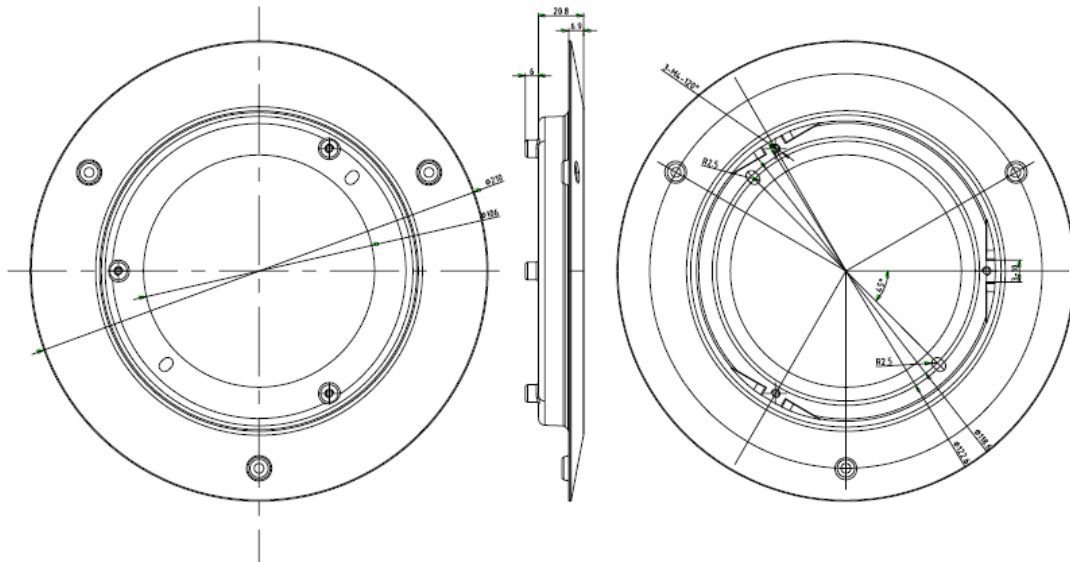

▪ **Specification**

Model		RCM-2
Parameters	Weight	260g
	Appearance	Hikvision White
	Material	Aluminum Alloy
	Dimension	Φ210×26.8mm
	Description	In-ceiling Mounting Bracket for ,Dome Camera,

▪ **Available Model**

RCM-2,

▪ **Dimension**